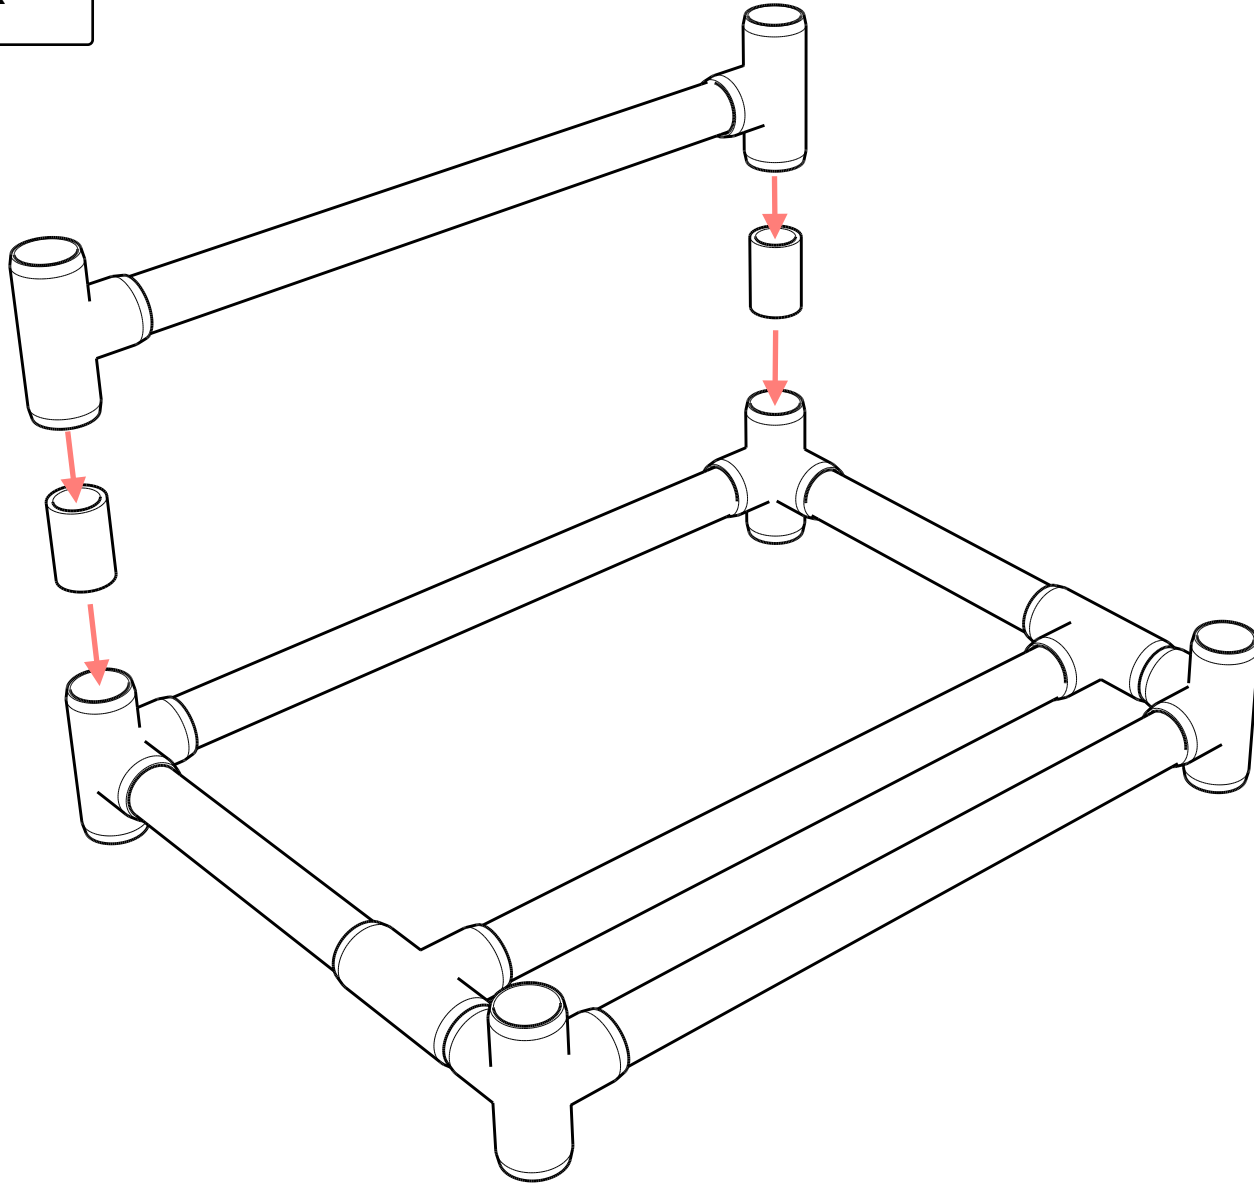

**Additional
Supplies**

3x Full Size Recycle Bins

Pipe

 = **1-1/4"** (1.660" OD)  = **50 ft.** 10x 5 ft. or
16x 40"

 =

24"		14x
19"		2x
18"		6x
13"		2x
2.5"		8x

1

	24"
4x	2x

2

	24"
12x	6x

3

13"	2.5"
2x	2x

4

18"
4x

5

	18"
4x	2x

6

2.5"
2x

7

19"	24"
2x	2x

8

9

24"
4x

10