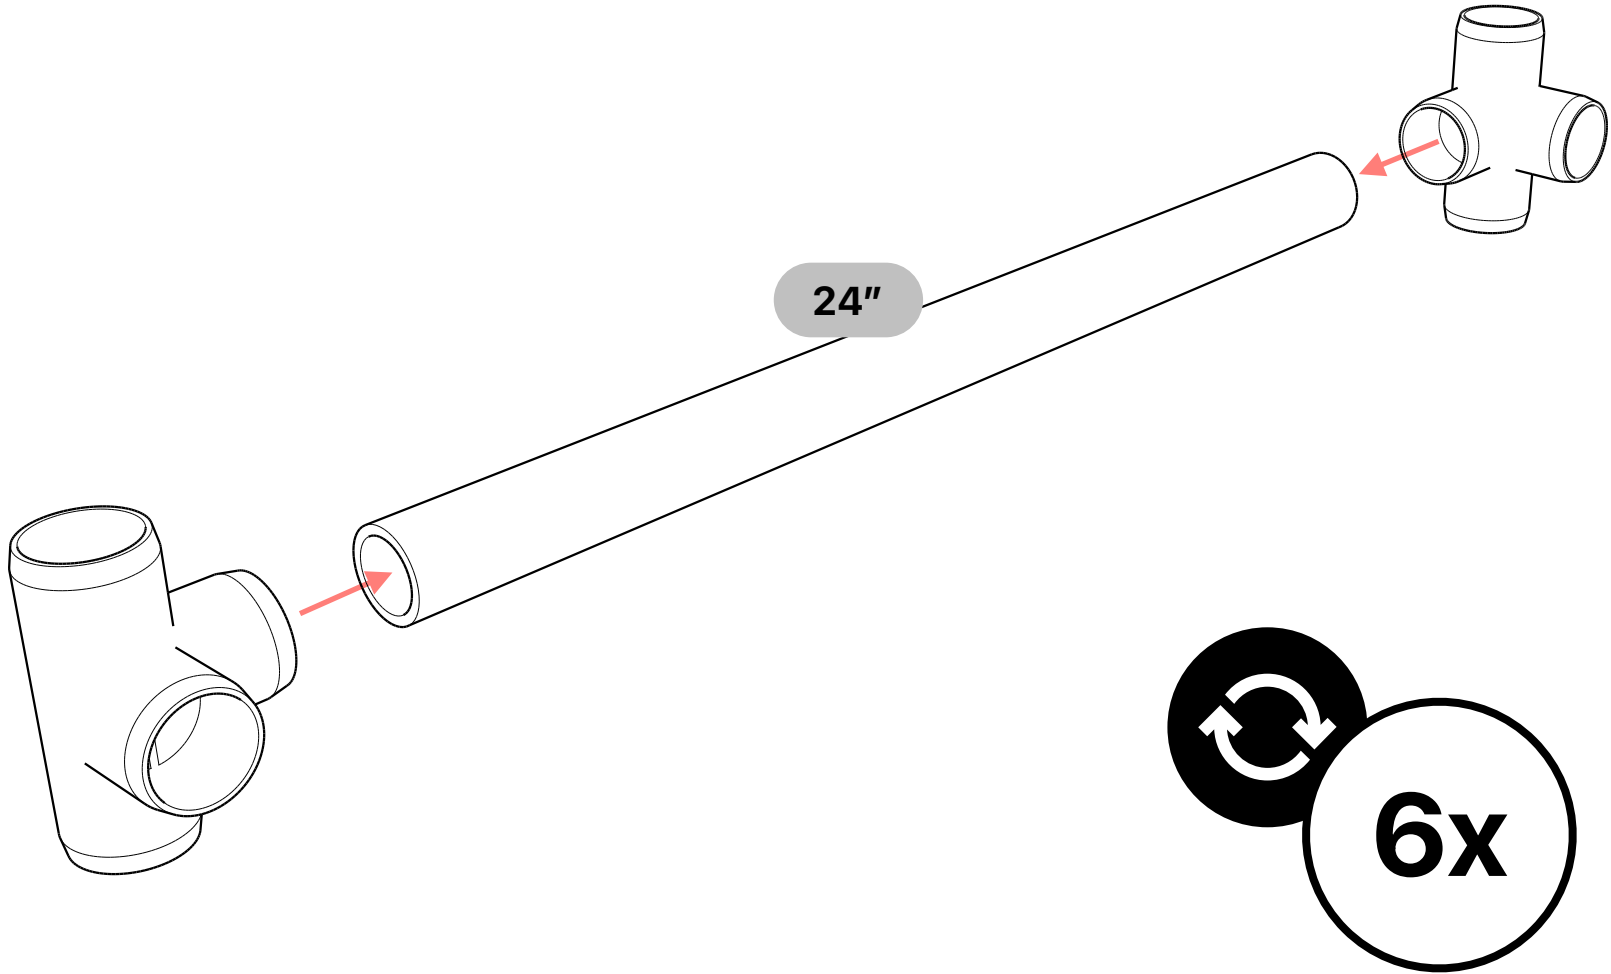

**Additional
Supplies**

3x Full Size Recycle Bins

Pipe

 = **1-1/4"** (1.660" OD)  = **50 ft.** 10x 5 ft. or
16x 40"

 =

24"		14x
19"		2x
18"		6x
13"		2x
2.5"		8x

1

	24"
4x	2x

2

	24"
12x	6x

3

13"	2.5"
2x	2x

4

18"
4x

5

	18"
4x	2x

6

2.5"
2x

7

19"	24"
2x	2x

8

9

24"
4x

10