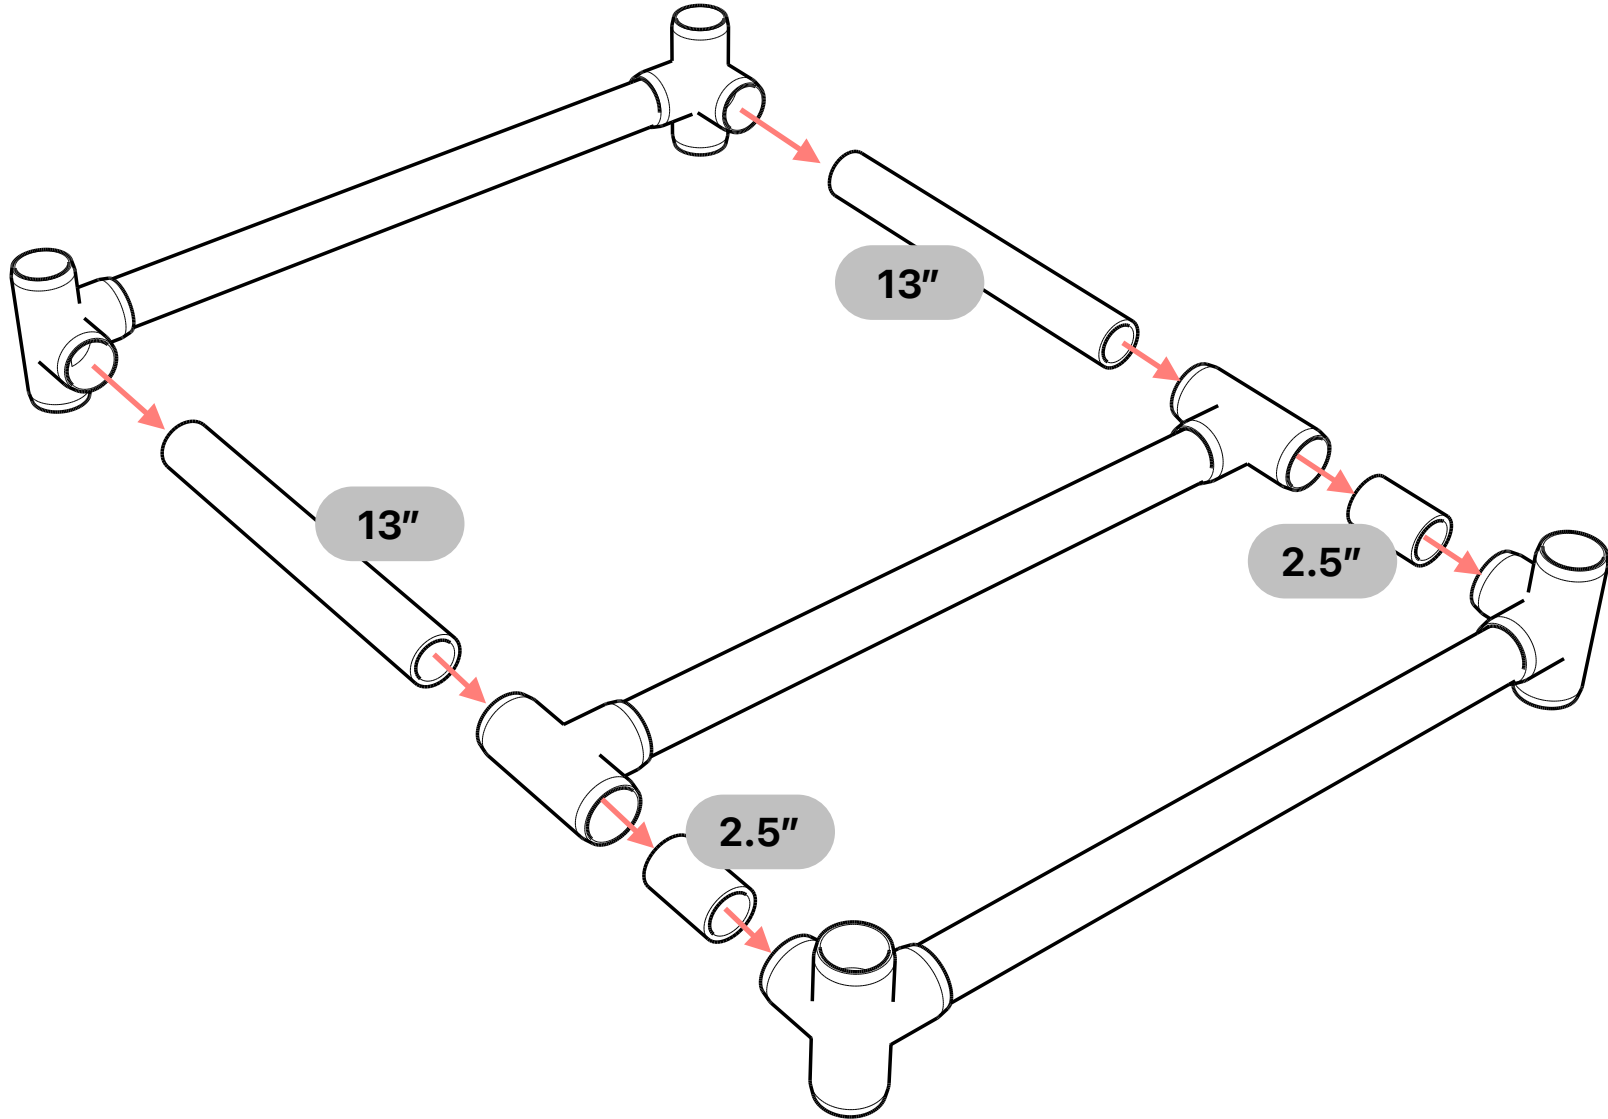

<http://www.formufit.com>

Tools

or

Parts

Quantity	Image	Description	Part Number
4x		1-1/4" 90 Degree PVC Elbow	<u>F11490E</u>
12x		1-1/4" 4-Way PVC Tee	<u>F1144WT</u>
4x		1-1/4" Tee	<u>F114TEE</u>
4x		1-1/4" Caster Fitting Inserts	<u>F114CF7</u>
4x		3" Caster with Brake	<u>C002WBK</u>

**Additional
Supplies**

3x Full Size Recycle Bins

Pipe

 = **1-1/4"** (1.660" OD)  = **50 ft.** 10x 5 ft. or
16x 40"

 =

24"		14x
19"		2x
18"		6x
13"		2x
2.5"		8x

1

	24"
4x	2x

2

	24"
12x	6x

3

13"	2.5"
2x	2x

4

18"
4x

5

	18"
4x	2x

6

2.5"
2x

7

19"	24"
2x	2x

8

9

24"
4x

10