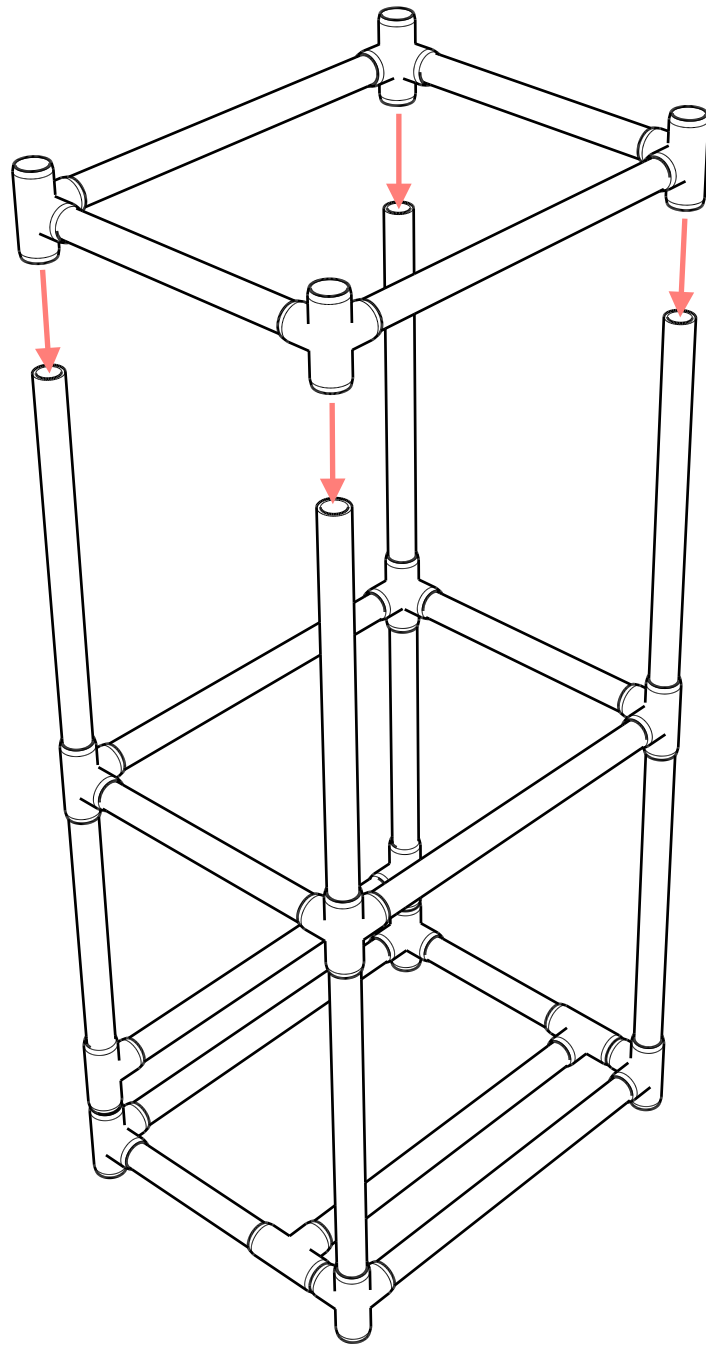

**Additional
Supplies**

3x Full Size Recycle Bins

Pipe

 = **1-1/4"** (1.660" OD)  = **50 ft.** 10x 5 ft. or
16x 40"

 =

24"		14x
19"		2x
18"		6x
13"		2x
2.5"		8x

1

	24"
4x	2x

2

	24"
12x	6x

3

13"	2.5"
2x	2x

4

18"
4x

5

	18"
4x	2x

6

2.5"
2x

7

19"	24"
2x	2x

8

9

24"
4x

10

11

2.5"
2x

11