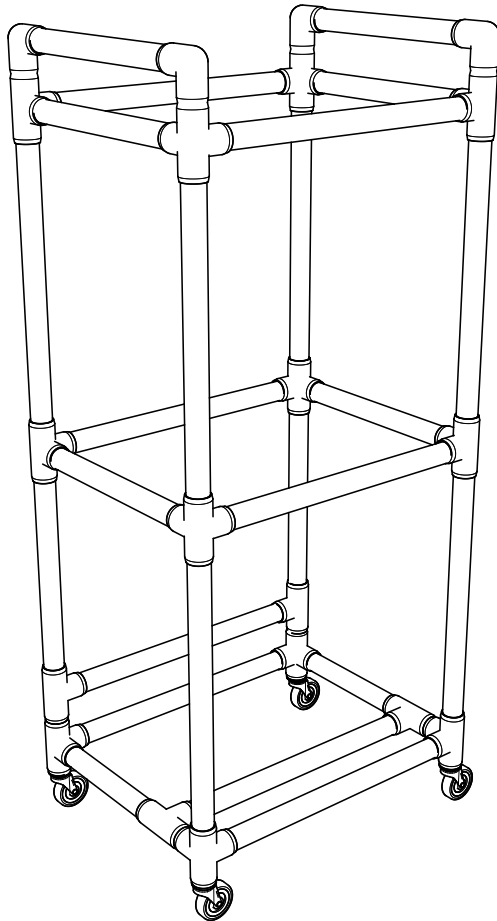

PVC Recycle Cart

a FORMUFIT PVC Plan

Important information.
Read carefully.
Keep this information for further
reference.

WARNING

Serious or fatal injuries can occur from using power tools when cutting PVC pipe. Be sure to read and understand the instructions that came with your power tools before using them.

<http://www.formufit.com>

Tools

or

Parts

Quantity	Image	Description	Part Number
4x		1-1/4" 90 Degree PVC Elbow	<u>F11490E</u>
12x		1-1/4" 4-Way PVC Tee	<u>F1144WT</u>
4x		1-1/4" Tee	<u>F114TEE</u>
4x		1-1/4" Caster Fitting Inserts	<u>F114CF7</u>
4x		3" Caster with Brake	<u>C002WBK</u>

**Additional
Supplies**

3x Full Size Recycle Bins

Pipe

 = **1-1/4"** (1.660" OD)  = **50 ft.** 10x 5 ft. or
16x 40"

 =

24"		14x
19"		2x
18"		6x
13"		2x
2.5"		8x

1

	24"
4x	2x

2

	24"
12x	6x

3

13"	2.5"
2x	2x

4

18"
4x

5

	18"
4x	2x