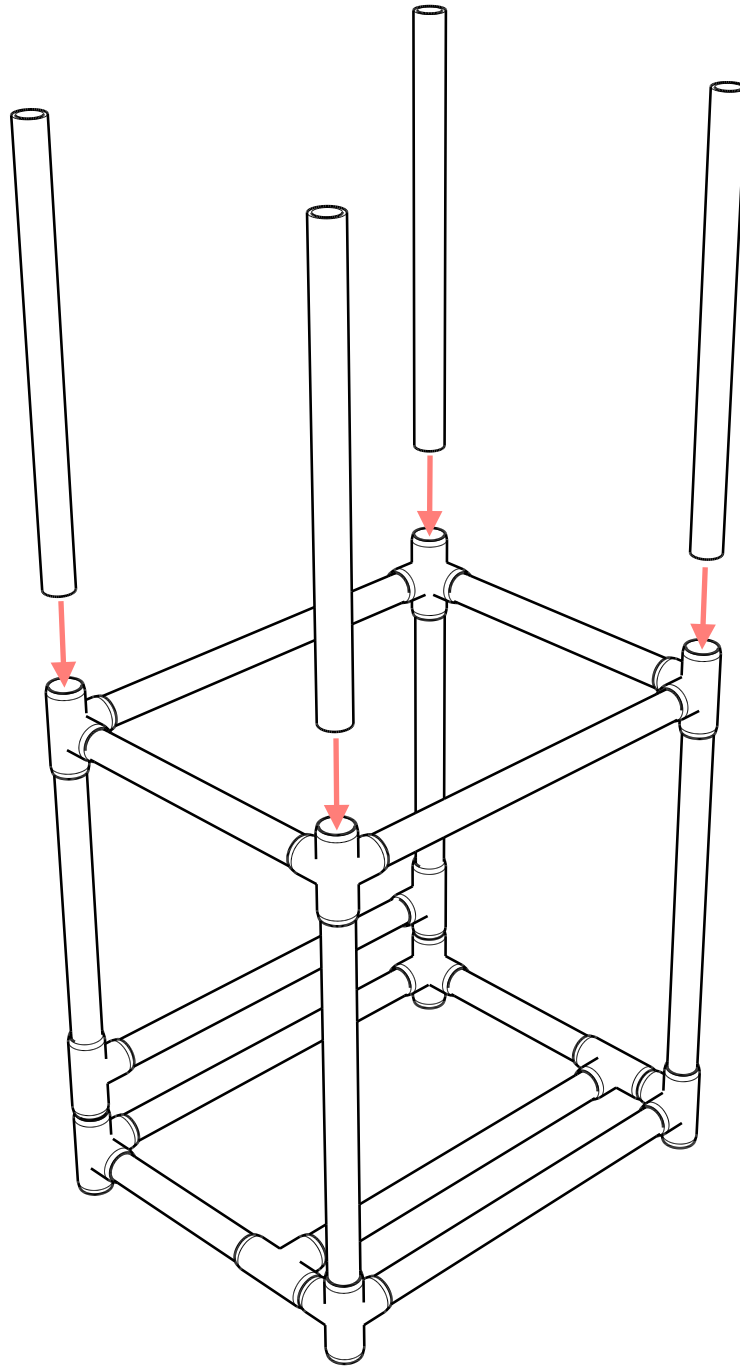

**Additional
Supplies**

3x Full Size Recycle Bins

Pipe

 = **1-1/4"** (1.660" OD)  = **50 ft.** 10x 5 ft. or
16x 40"

 =

24"		14x
19"		2x
18"		6x
13"		2x
2.5"		8x

1

	24"
4x	2x

2

	24"
12x	6x

3

13"	2.5"
2x	2x

4

18"
4x

5

	18"
4x	2x

6

2.5"
2x

7

19"	24"
2x	2x

8

9

24"
4x

10

11

2.5"
2x

11