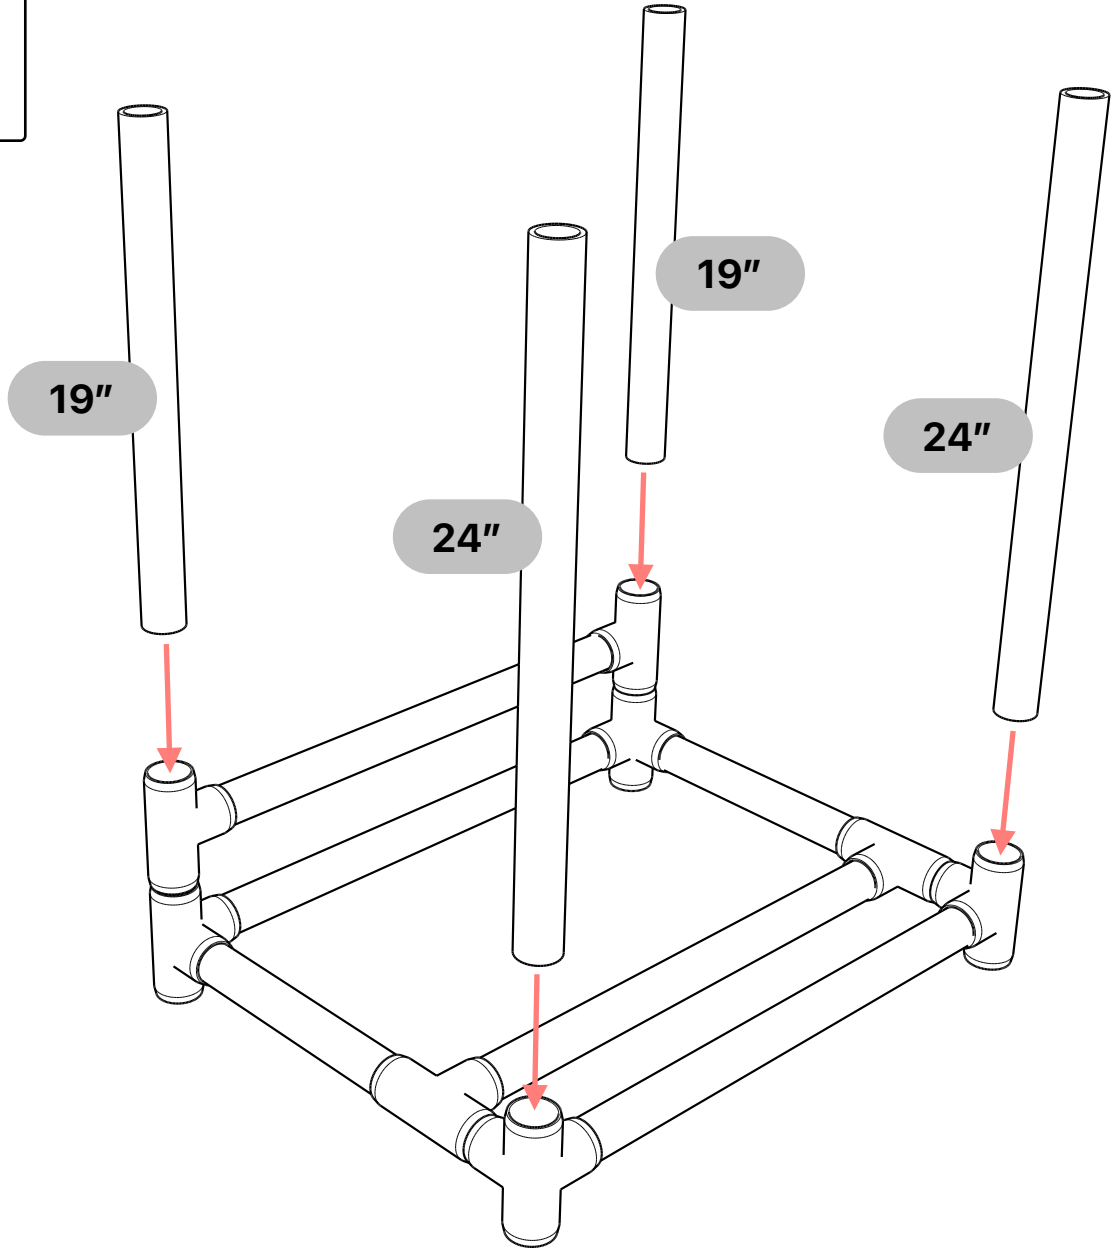

**Additional
Supplies**

3x Full Size Recycle Bins

Pipe

 = **1-1/4"** (1.660" OD)  = **50 ft.** 10x 5 ft. or
16x 40"

 =

24"		14x
19"		2x
18"		6x
13"		2x
2.5"		8x

1

	24"
4x	2x

2

	24"
12x	6x

3

13"	2.5"
2x	2x

4

18"
4x

5

	18"
4x	2x

6

2.5"
2x

7

19"	24"
2x	2x

8

9

24"
4x

10