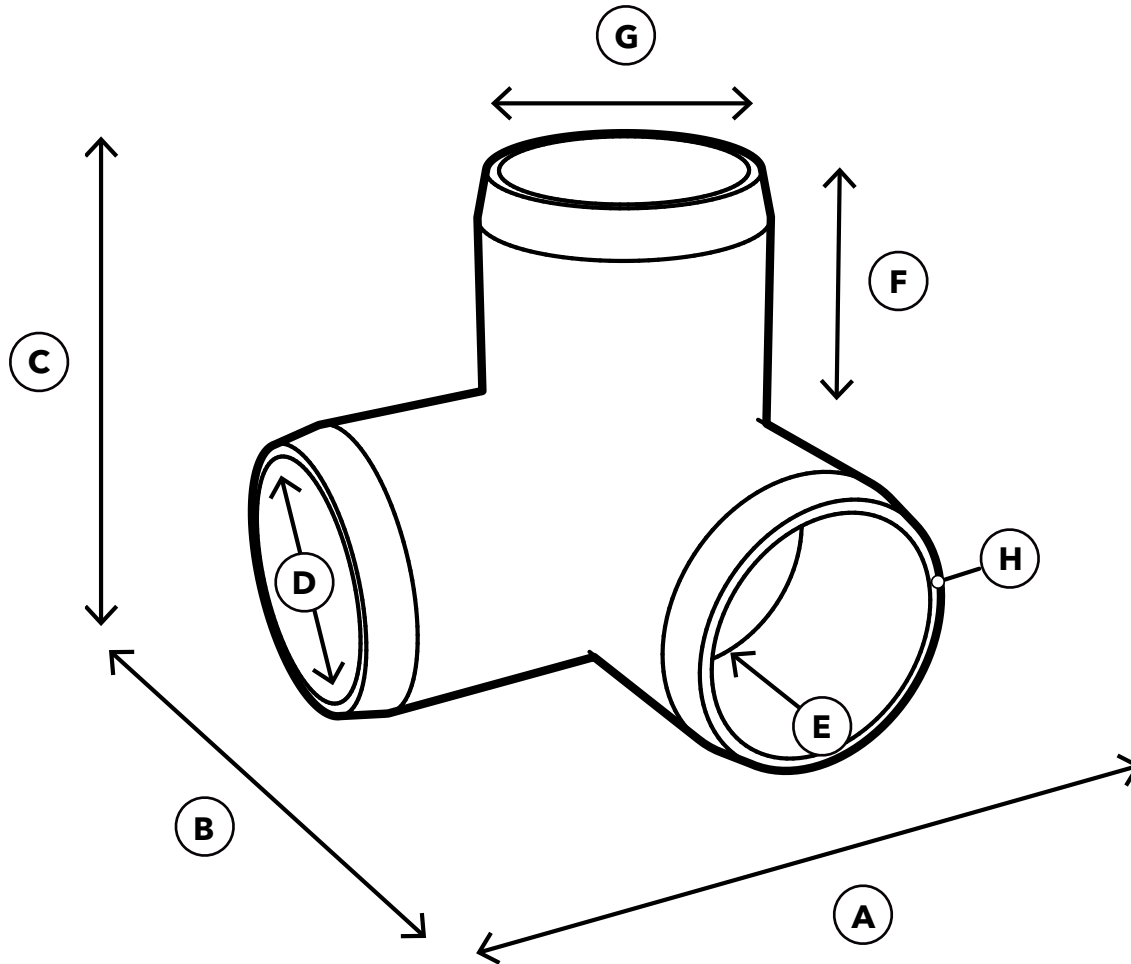

1" PVC 3-Way Elbow

SPECIFICATIONS

Product SKU: F0013WE

ID	Description	Dimension
A	Overall Width	2.835 in.
B	Overall Depth	2.835 in.
C	Overall Height	2.835 in.
D	Inside Diameter	1.315 in.
E	Insertion Depth	1.251 in.
F	Socket Length	1.240 in.
G	Outside Diameter	1.595 in.
H	Wall Thickness	0.142 in.
	Weight	0.175 lb.