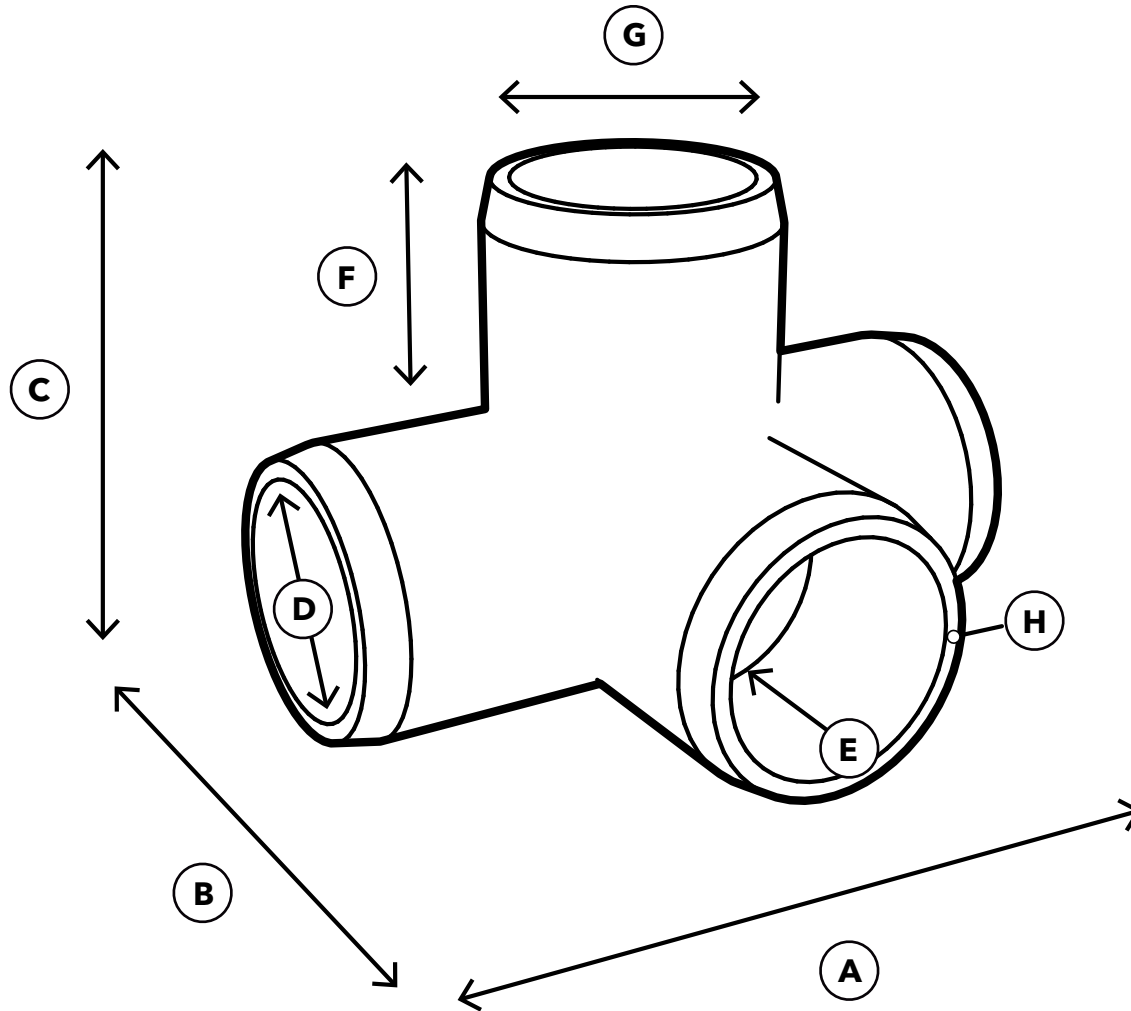

1" PVC 4-Way Tee

SPECIFICATIONS

Product SKU: F0014WT

ID	Description	Dimension
A	Overall Width	4.090 in.
B	Overall Depth	2.835 in.
C	Overall Height	2.847 in.
D	Inside Diameter	1.315 in.
E	Insertion Depth	1.252 in.
F	Socket Length	1.240 in.
G	Outside Diameter	1.595 in.
H	Wall Thickness	0.142 in.
	Weight	0.213 lb.