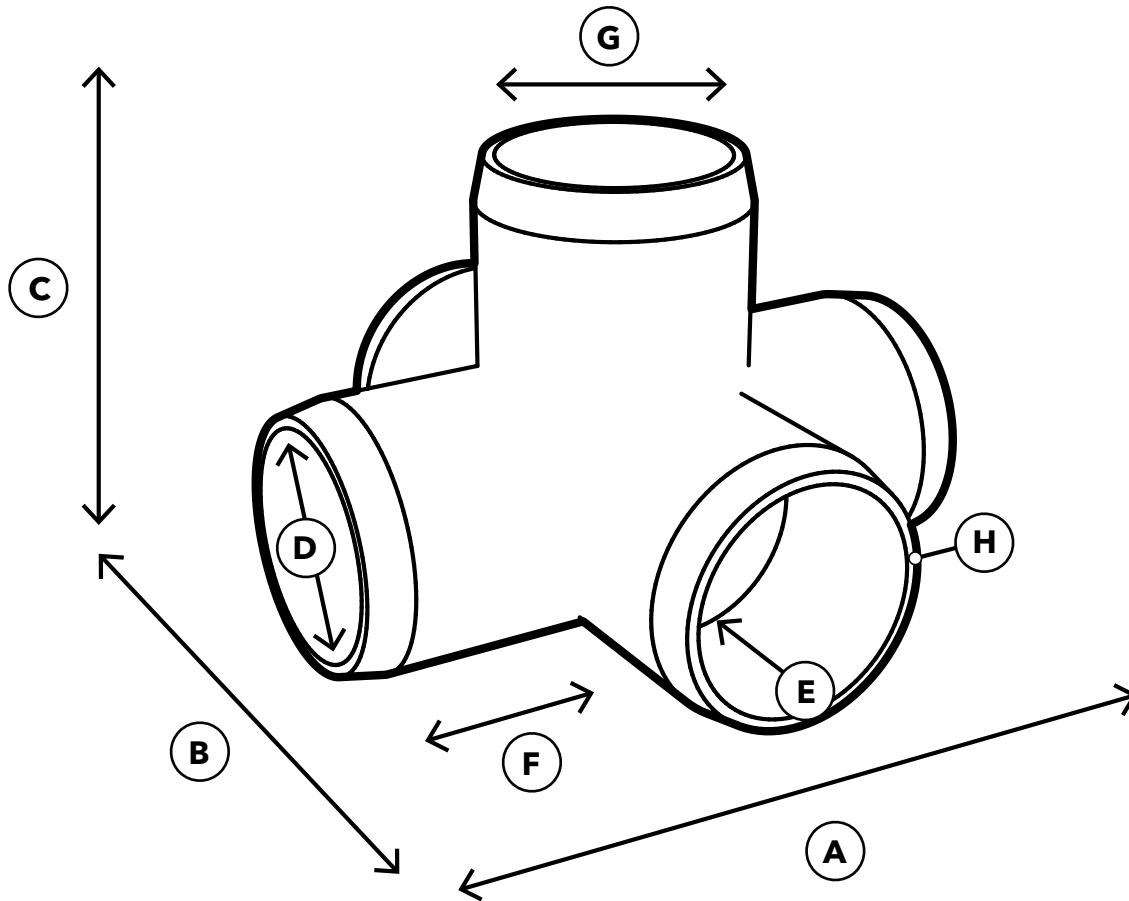

1" PVC 5-Way Cross

SPECIFICATIONS

Product SKU: F0015WC

ID	Description	Dimension
A	Overall Width	4.090 in.
B	Overall Depth	4.090 in.
C	Overall Height	2.832 in.
D	Inside Diameter	1.315 in.
E	Insertion Depth	1.254 in.
F	Socket Length	1.246 in.
G	Outside Diameter	1.595 in.
H	Wall Thickness	0.142 in.
	Weight	0.250 lb