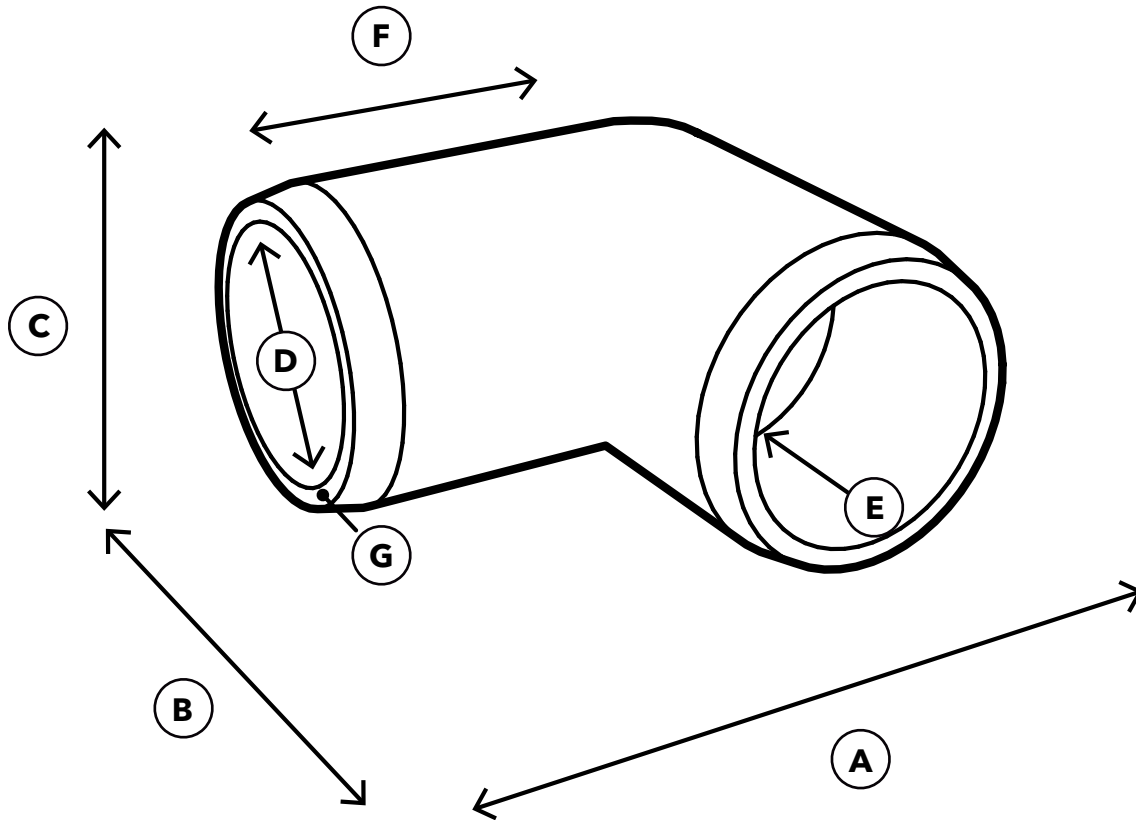

1" PVC 90° Elbow

SPECIFICATIONS

Product SKU: F00190E

ID	Description	Dimension
A	Overall Width	2.842 in.
B	Overall Depth	2.842 in.
C	Overall Height	1.588 in.
D	Inside Diameter	1.315 in.
E	Insertion Depth	1.252 in.
F	Socket Length	1.230 in.
G	Wall Thickness	0.142 in.
	Weight	0.150 lb.