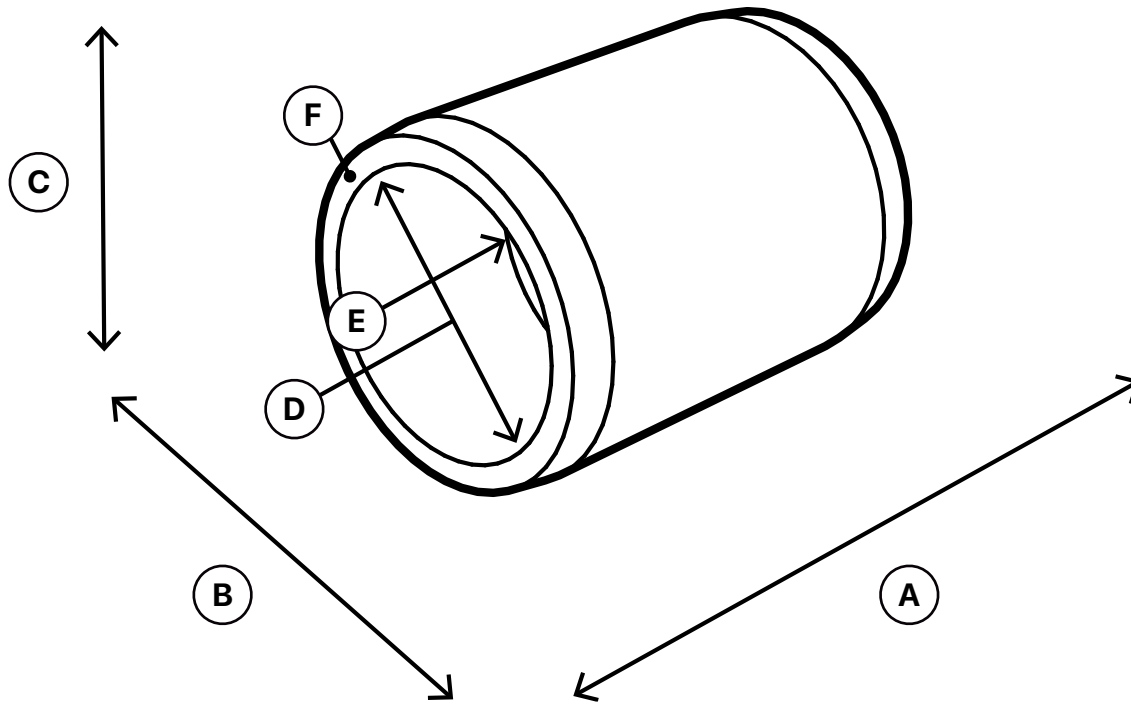

1" PVC External Coupling

SPECIFICATIONS
Product SKU: F001ECO

ID	Description	Dimension
A	Overall Width	2.097 in.
B	Overall Depth	1.626 in.
C	Overall Height	1.626 in.
D	Inside Diameter	1.315 in.
E	Insertion Depth	0.978 in.
F	Wall Thickness	0.155 in.
	Weight	0.100 lb.