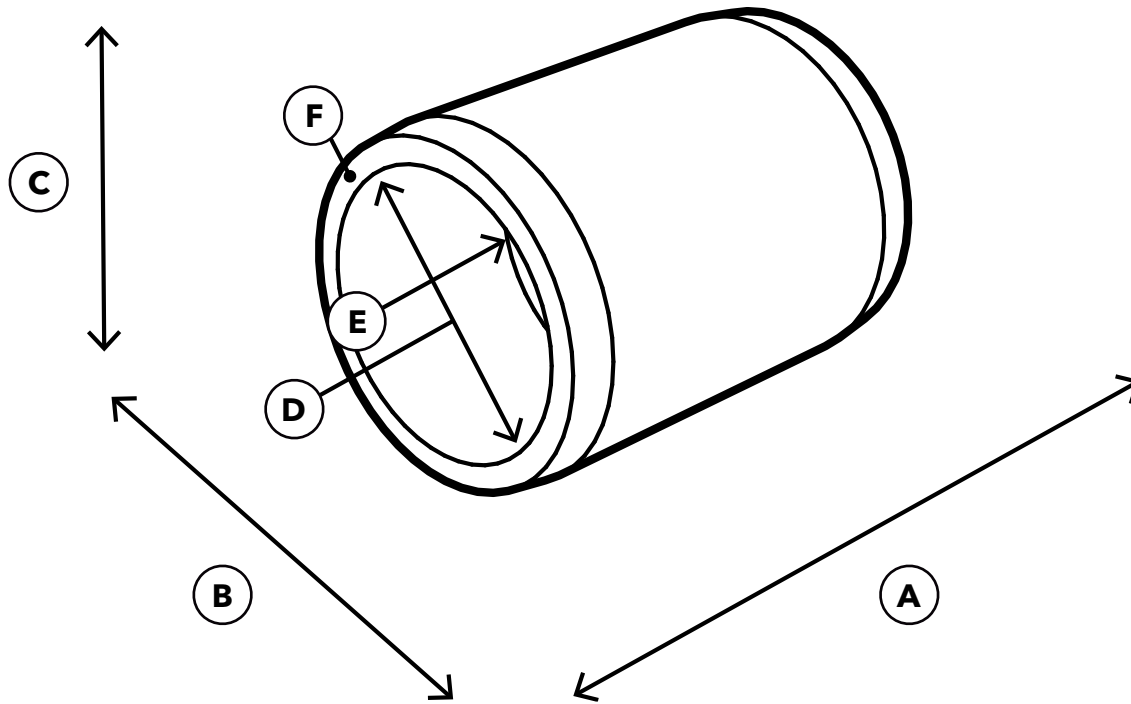

1" PVC External Coupling

SPECIFICATIONS

Product SKU: F001ECO

ID	Description	Dimension
A	Overall Width	2.097 in.
B	Overall Depth	1.626 in.
C	Overall Height	1.626 in.
D	Inside Diameter	1.315 in.
E	Insertion Depth	0.978 in.
F	Wall Thickness	0.155 in.
	Weight	0.100 lb.