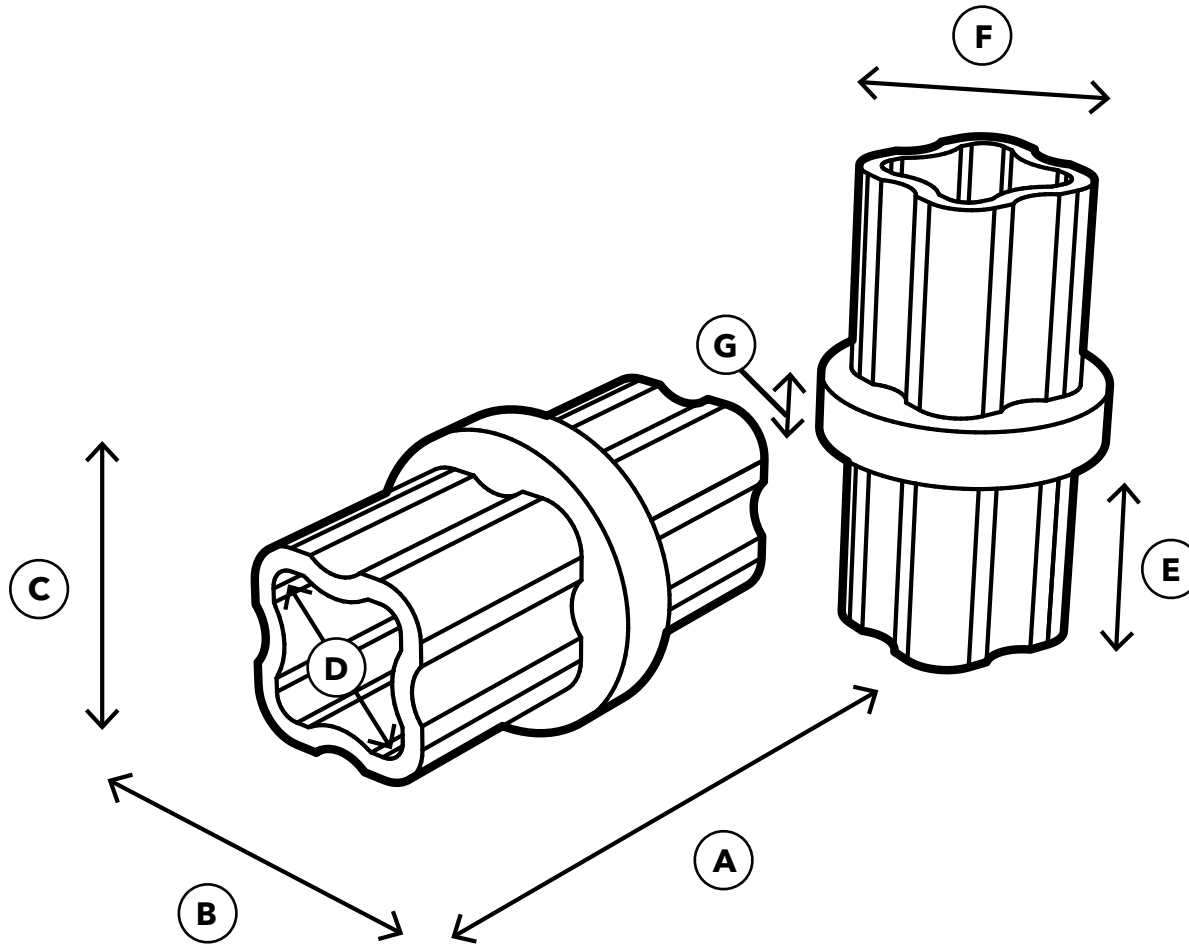

1" PVC Internal Coupling

SPECIFICATIONS

Product SKU: F001ICO

ID	Description	Dimension
A	Overall Width	2.213 in.
B	Overall Depth	1.315 in.
C	Overall Height	1.315 in.
D	Inside Diameter	0.701 in.
E	Insertion Height	0.975 in.
F	Insertion Width	1.046 in.
G	Spacer Width	0.270 in.
	Weight	0.056 lb.