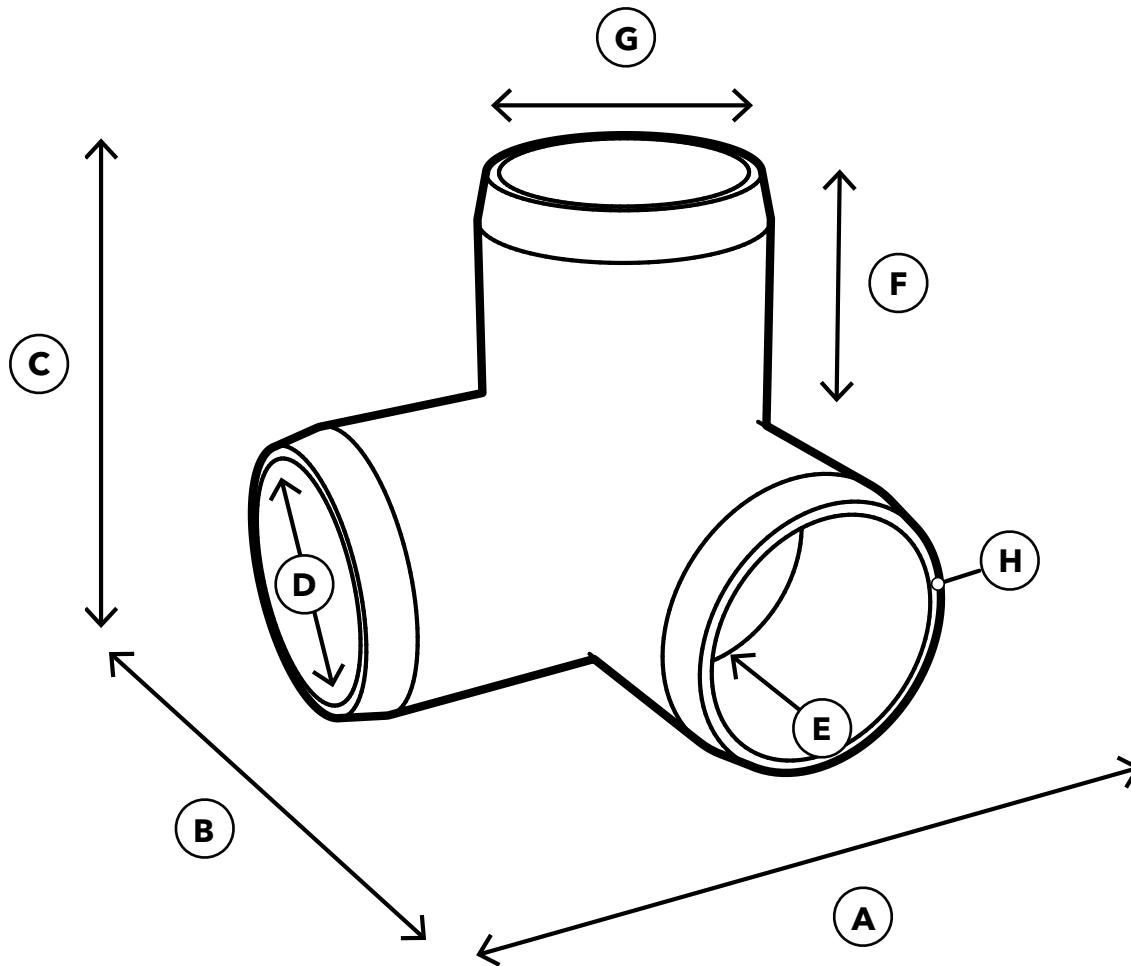

2" PVC 3-Way Elbow

SPECIFICATIONS

Product SKU: F0023WE

ID	Description	Dimension
A	Overall Width	4.038 in.
B	Overall Depth	4.038 in.
C	Overall Height	4.038 in.
D	Inside Diameter	2.375 in.
E	Insertion Depth	1.312 in.
F	Socket Length	1.250 in.
G	Outside Diameter	2.715 in.
H	Wall Thickness	0.175 in.
	Weight	0.406 lb.