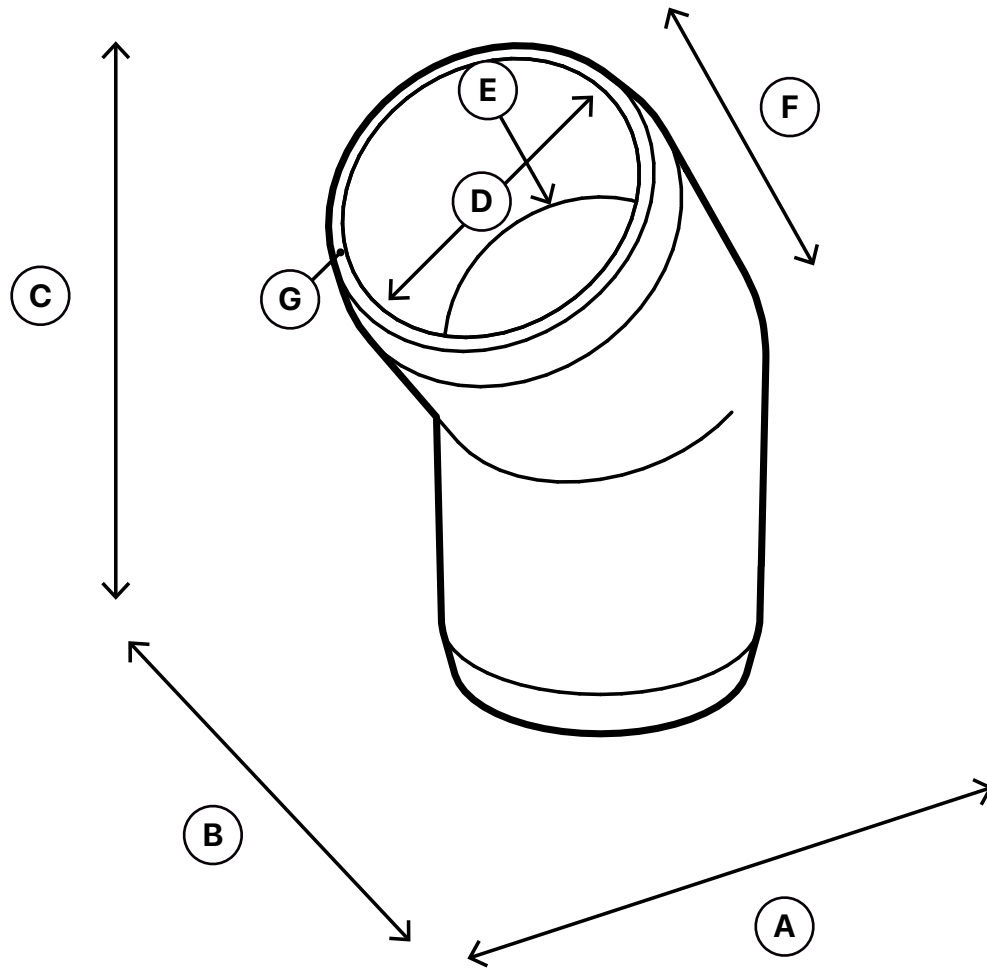

2" PVC 45° Elbow

SPECIFICATIONS

Product SKU: F00245E

| ID | Description | Dimension |
|----|-----------------|-----------|
| A | Overall Width | 2.715 in. |
| B | Overall Depth | 2.715 in. |
| C | Overall Height | 4.125 in. |
| D | Inside Diameter | 2.375 in. |
| E | Insertion Depth | 1.309 in. |
| F | Socket Length | 1.291 in. |
| G | Wall Thickness | 0.175 in. |
| | Weight | 0.288 lb. |