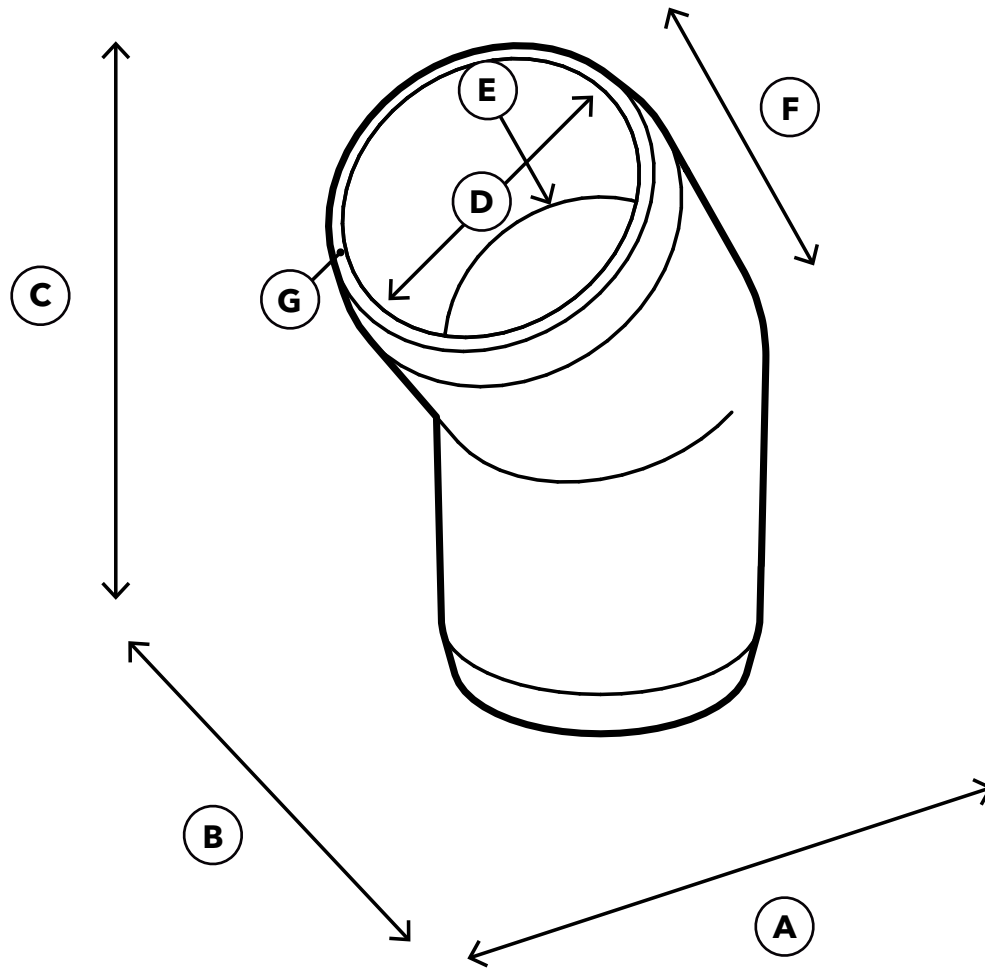

2" PVC 45° Elbow

SPECIFICATIONS

Product SKU: F00245E

ID	Description	Dimension
A	Overall Width	2.715 in.
B	Overall Depth	2.715 in.
C	Overall Height	4.125 in.
D	Inside Diameter	2.375 in.
E	Insertion Depth	1.309 in.
F	Socket Length	1.291 in.
G	Wall Thickness	0.175 in.
	Weight	0.288 lb.