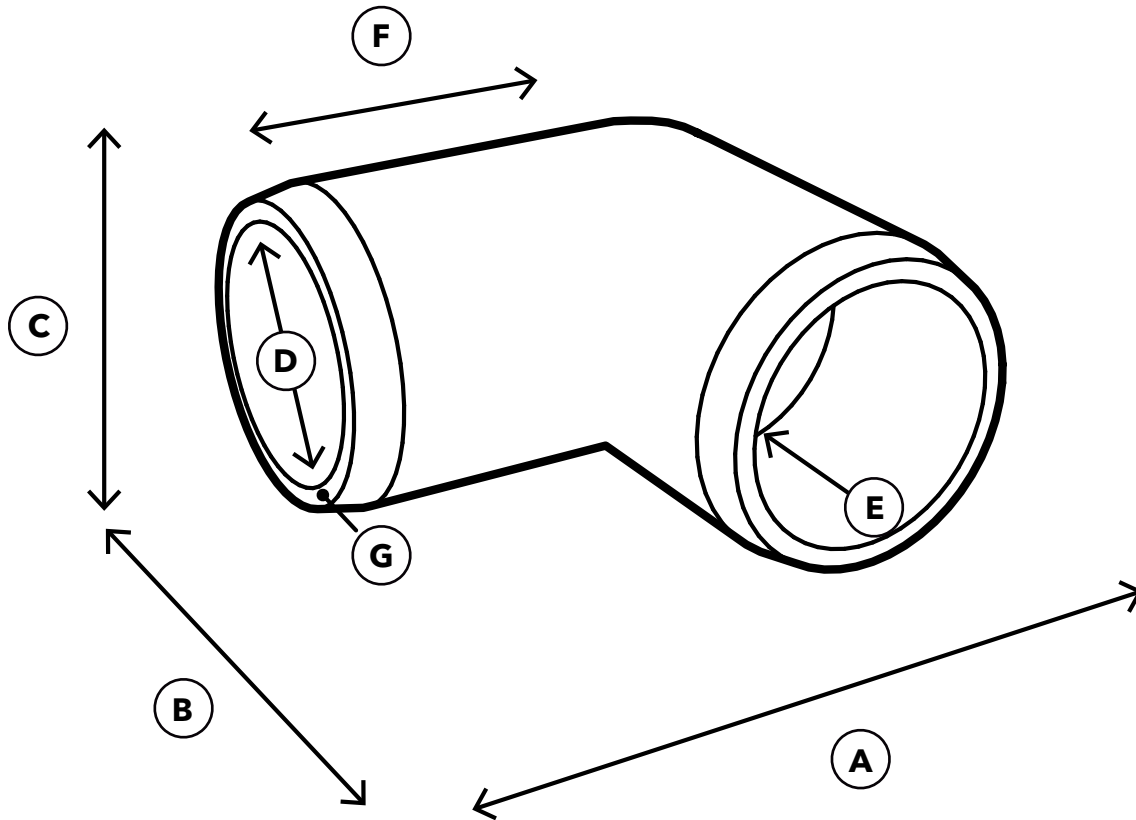

# 2" PVC 90° Elbow

## SPECIFICATIONS

Product SKU: F00290E

ID	Description	Dimension
A	Overall Width	3.960 in.
B	Overall Depth	3.960 in.
C	Overall Height	2.715 in.
D	Inside Diameter	2.375 in.
E	Insertion Depth	1.305 in.
F	Socket Length	1.264 in.
G	Wall Thickness	0.175 in.
	Weight	0.413 lb.