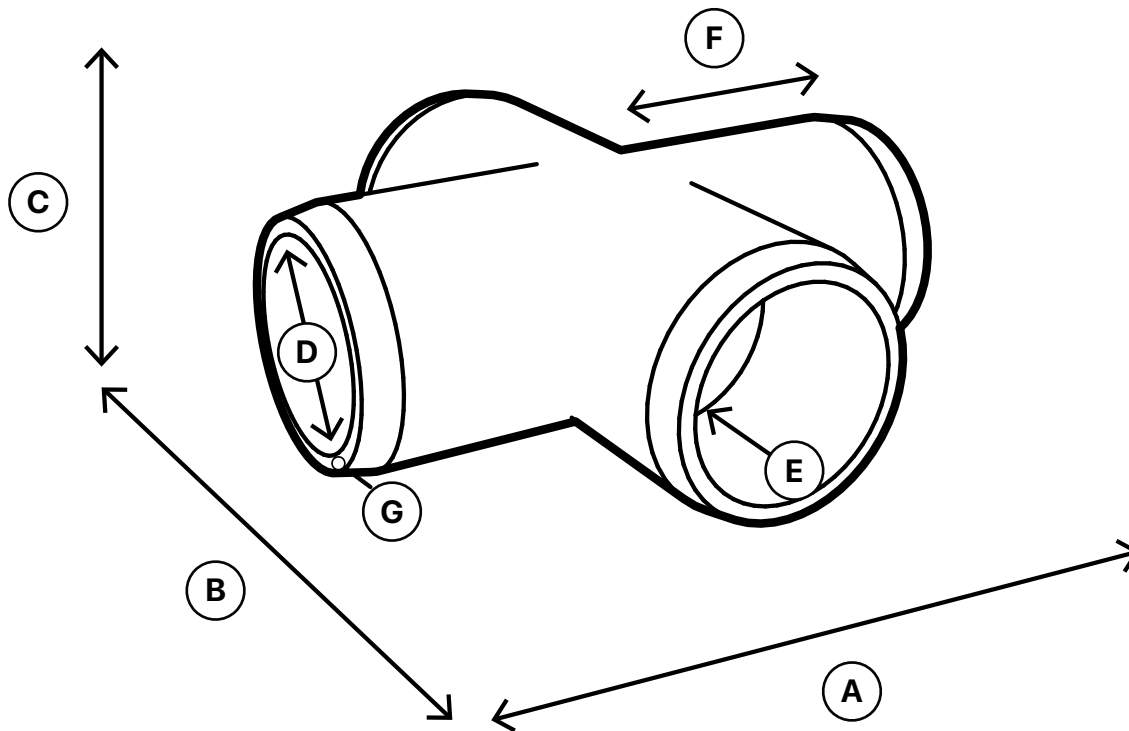

# 2" PVC Cross

## SPECIFICATIONS

Product SKU: F002CRX

ID	Description	Dimension
A	Overall Width	5.220 in.
B	Overall Depth	5.220 in.
C	Overall Height	2.715 in.
D	Inside Diameter	2.375 in.
E	Insertion Depth	1.308 in.
F	Socket Length	1.250 in.
G	Wall Thickness	0.175 in.
	Weight	0.638 lb