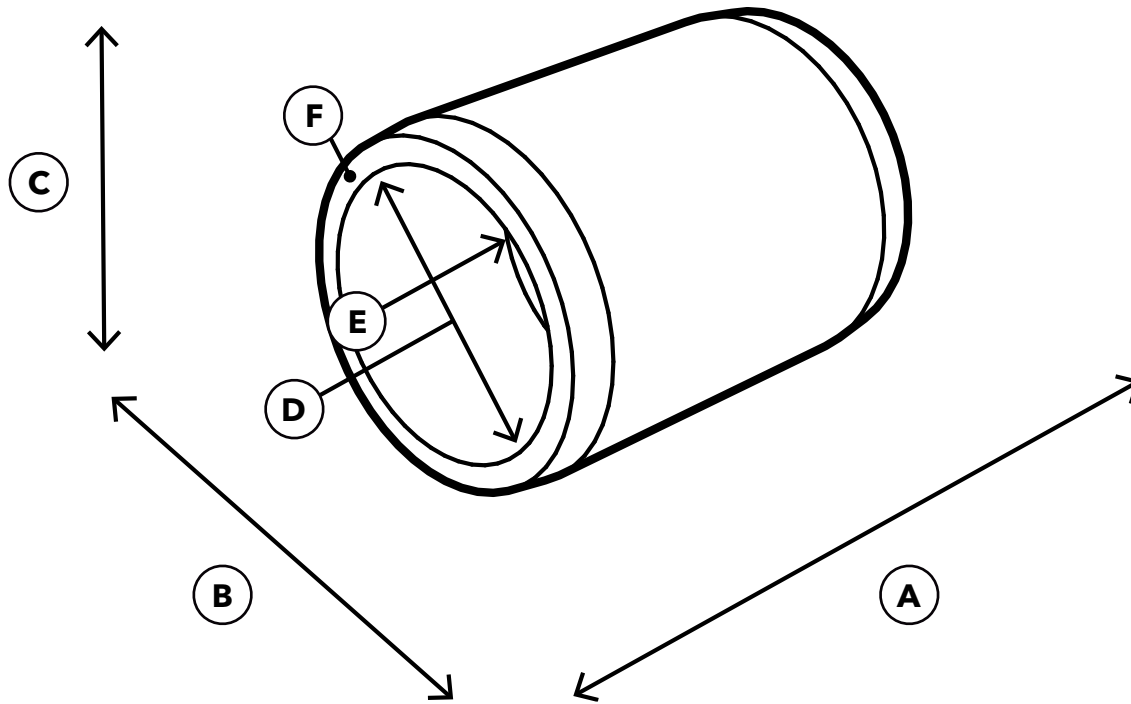

2" PVC External Coupling

SPECIFICATIONS

Product SKU: F002ECO

ID	Description	Dimension
A	Overall Width	2.471 in.
B	Overall Depth	2.752 in.
C	Overall Height	2.752 in.
D	Inside Diameter	2.375 in.
E	Insertion Depth	1.169 in.
F	Wall Thickness	0.186 in.
	Weight	0.200 lb.