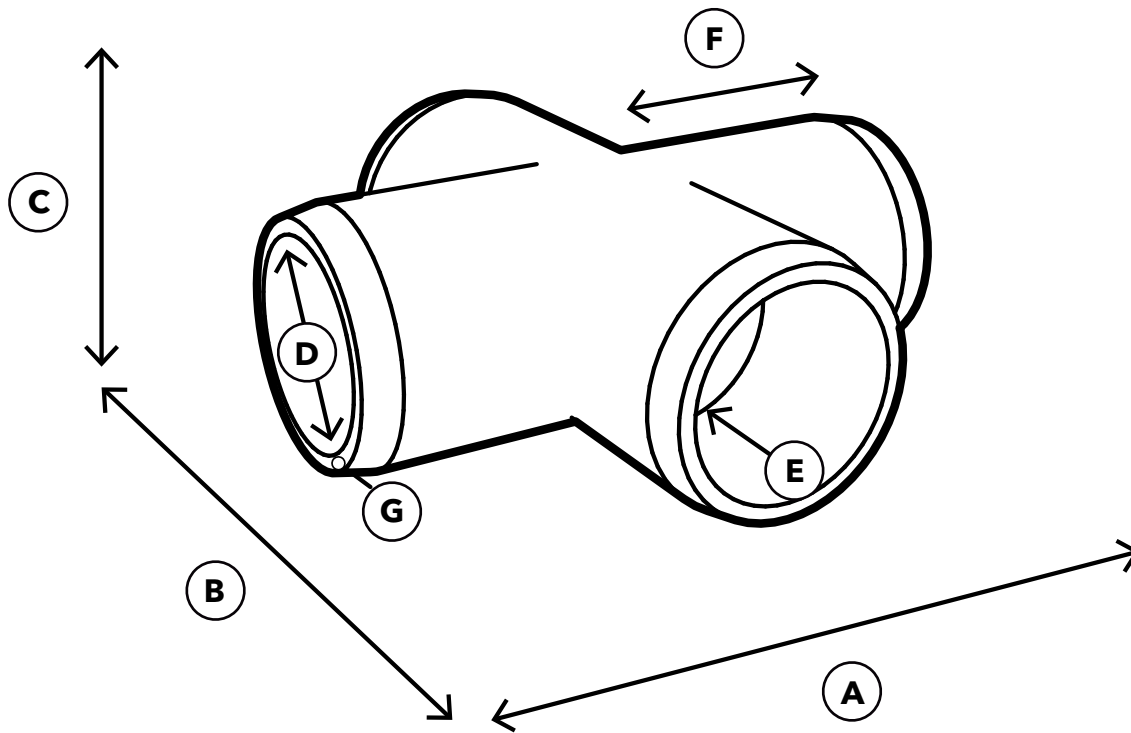

1/2" PVC Cross

SPECIFICATIONS

Product SKU: F012CRX

ID	Description	Dimension
A	Overall Width	2.541 in.
B	Overall Depth	2.541 in.
C	Overall Height	1.075 in.
D	Inside Diameter	0.840 in.
E	Insertion Depth	0.749 in.
F	Socket Length	0.718 in.
G	Wall Thickness	0.117 in.
	Weight	0.075 lb.