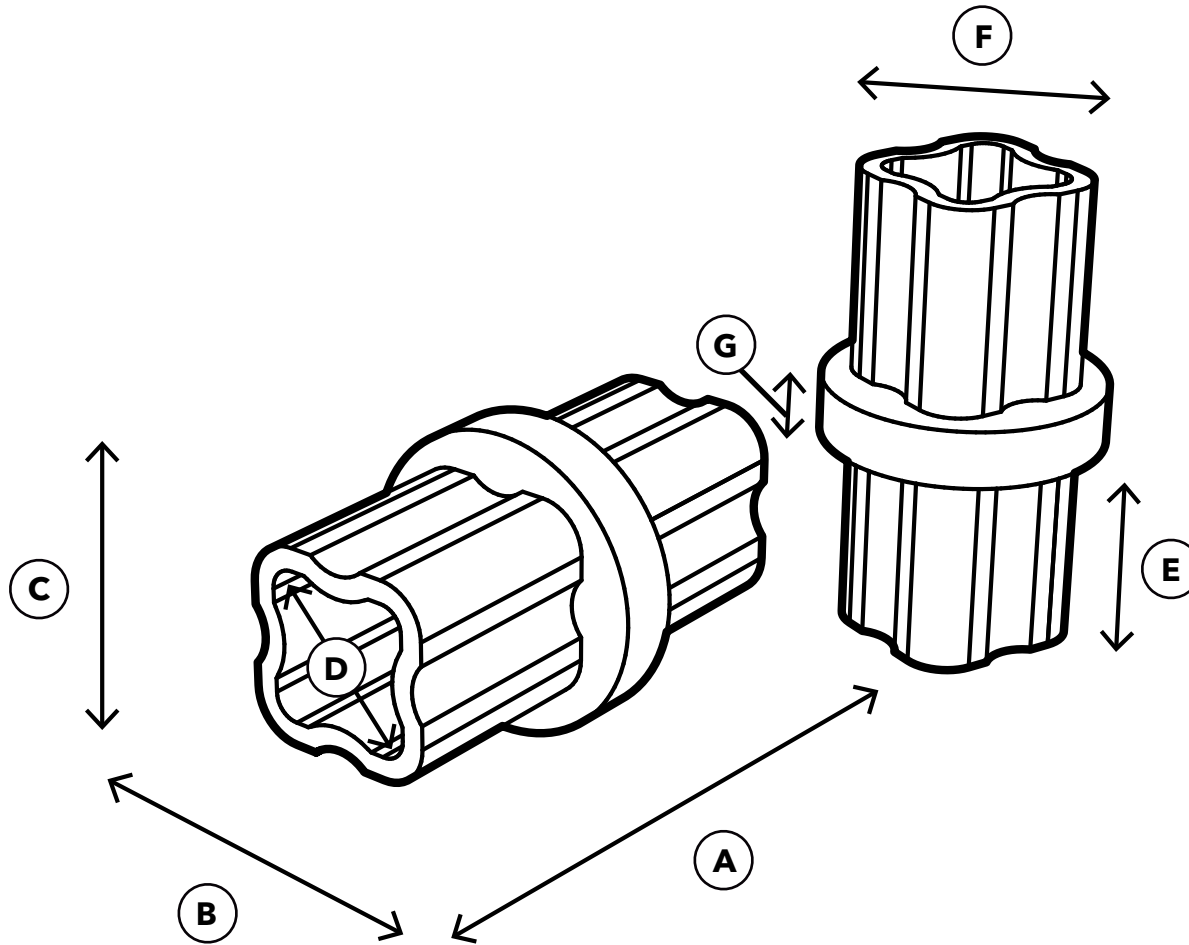

# 1/2" PVC Internal Coupling

## SPECIFICATIONS

Product SKU: F012ICO

ID	Description	Dimension
A	Overall Width	1.465 in.
B	Overall Depth	0.840 in.
C	Overall Height	0.859 in.
D	Inside Diameter	0.341 in.
E	Insertion Height	0.621 in.
F	Insertion Width	0.624 in.
G	Spacer Width	0.219 in.
	Weight	0.013 lb.