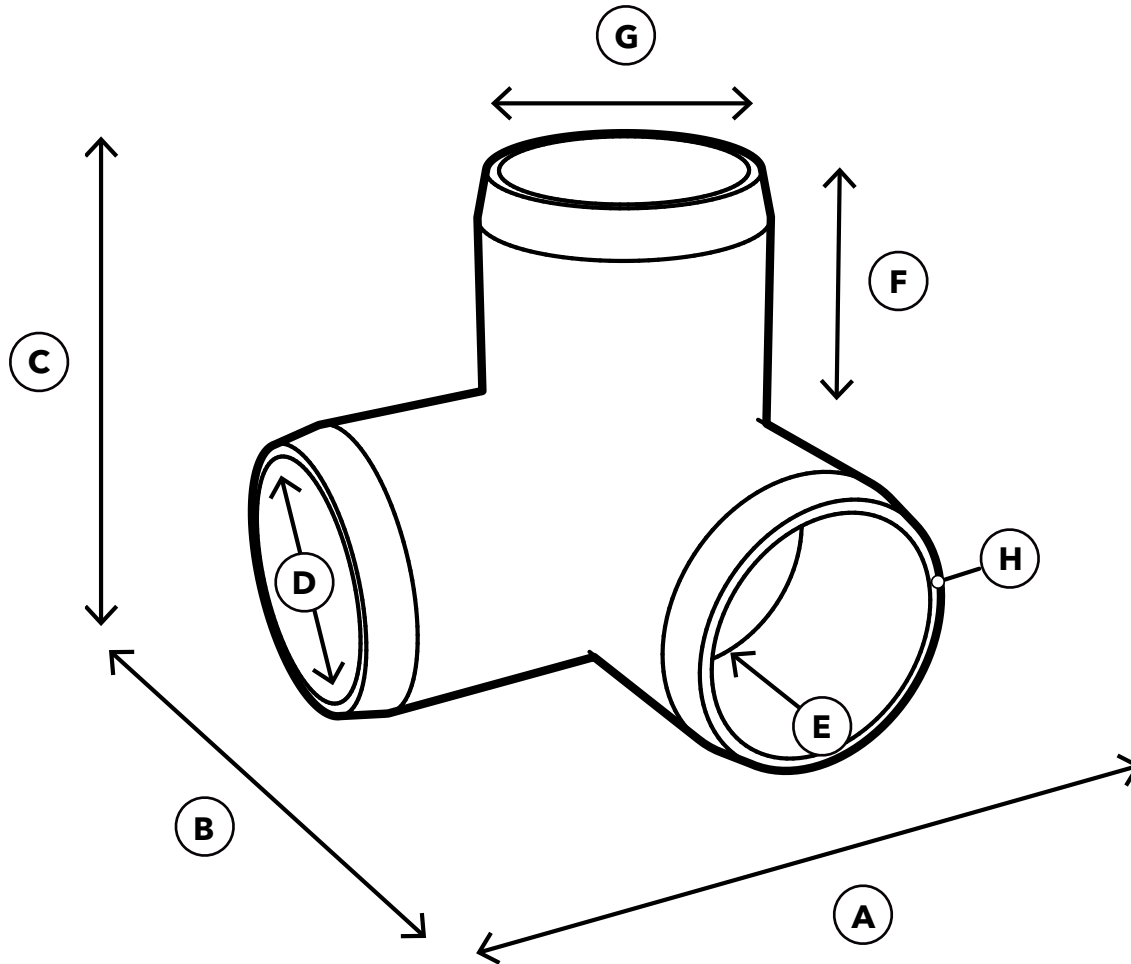

# 3/4" PVC 3-Way Elbow

## SPECIFICATIONS

Product SKU: F0343WE

ID	Description	Dimension
A	Overall Width	2.250 in.
B	Overall Depth	2.250 in.
C	Overall Height	2.250 in.
D	Inside Diameter	1.050 in.
E	Insertion Depth	1.001 in.
F	Socket Length	0.967 in.
G	Outside Diameter	1.293 in.
H	Wall Thickness	0.131 in.
	Weight	0.119 lb.