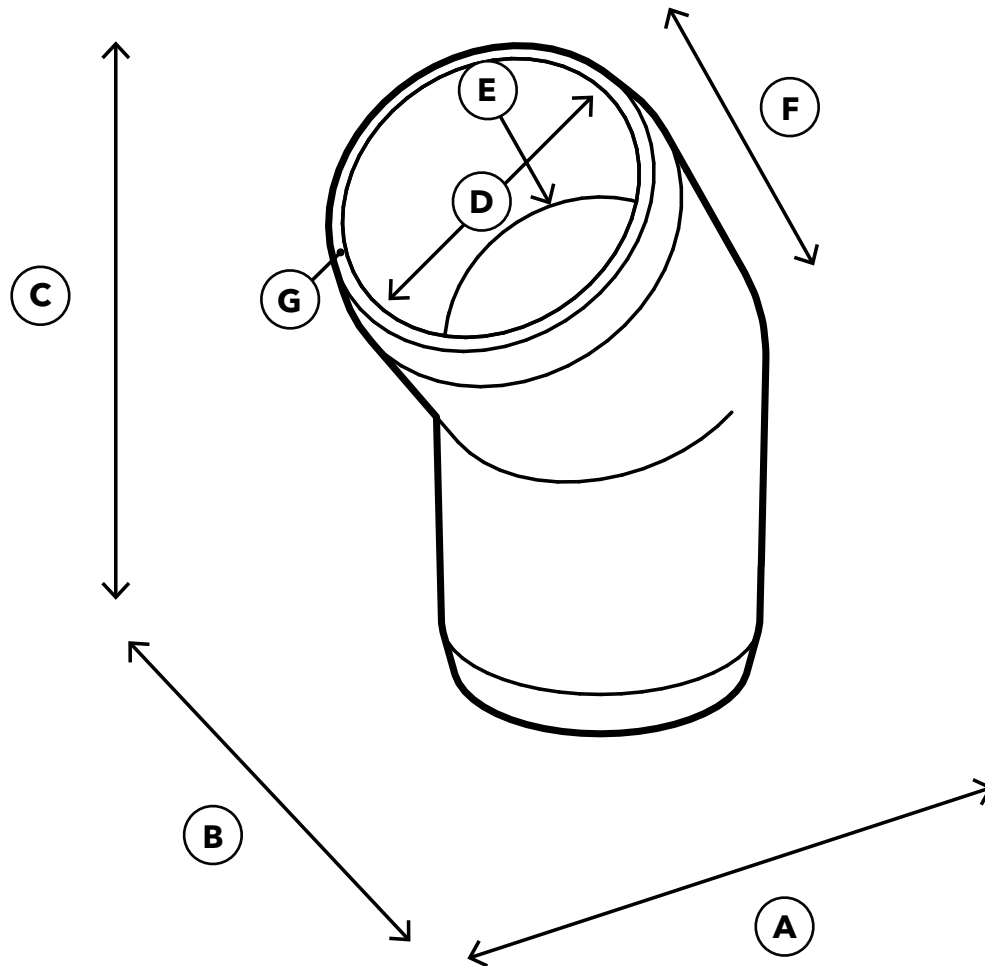

# 3/4" PVC 45° Elbow

## SPECIFICATIONS

Product SKU: F03445E

ID	Description	Dimension
A	Overall Width	1.293 in.
B	Overall Depth	1.293 in.
C	Overall Height	2.677 in.
D	Inside Diameter	1.050 in.
E	Insertion Depth	0.997 in.
F	Socket Length	1.074 in.
G	Wall Thickness	0.131 in.
	Weight	0.063 lb.