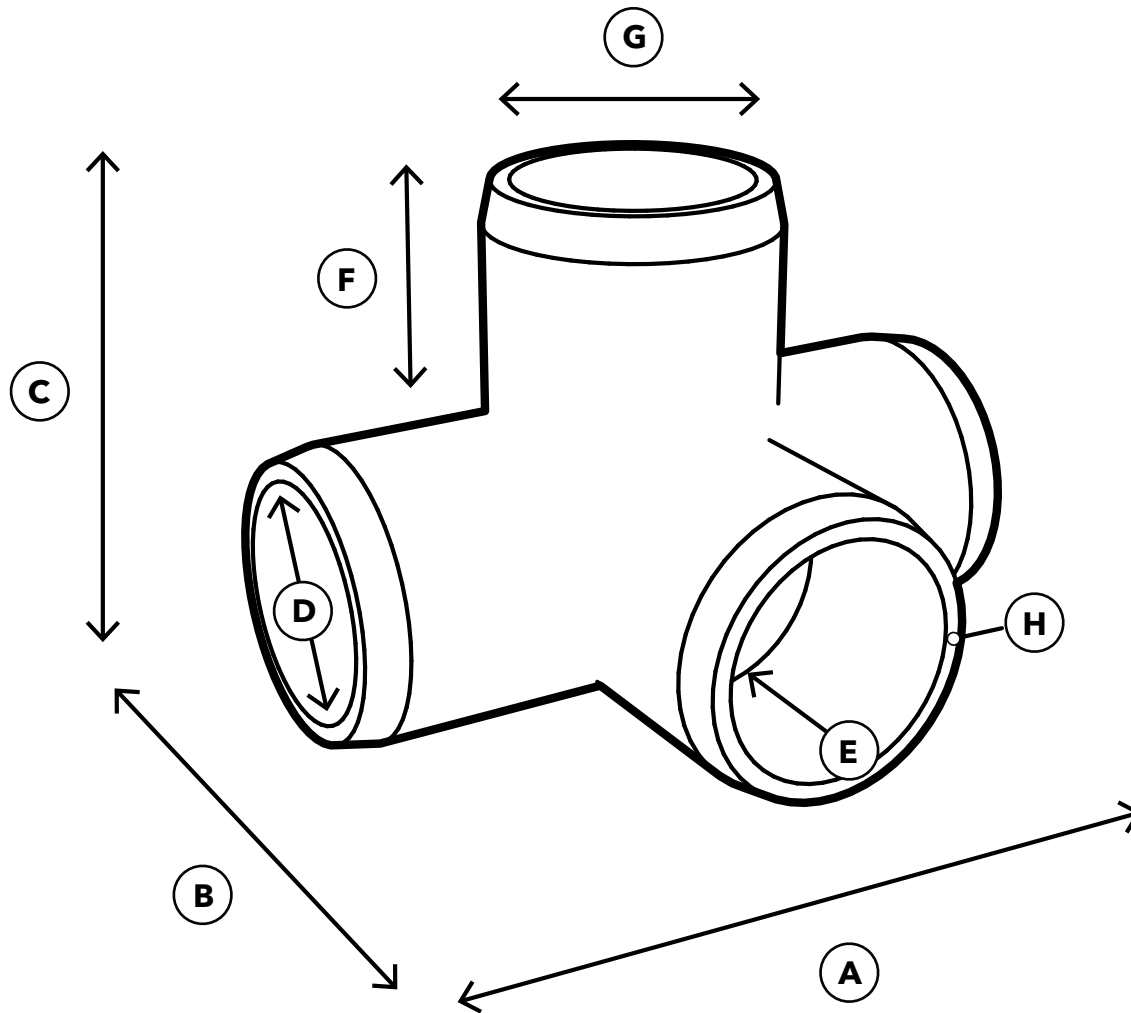

3/4" PVC 4-Way Tee

SPECIFICATIONS

Product SKU: F0344WT

ID	Description	Dimension
A	Overall Width	3.212 in.
B	Overall Depth	2.255 in.
C	Overall Height	2.255 in.
D	Inside Diameter	1.050 in.
E	Insertion Depth	1.001 in.
F	Socket Length	0.969 in.
G	Outside Diameter	1.293 in.
H	Wall Thickness	0.131 in.
	Weight	0.113 lb.