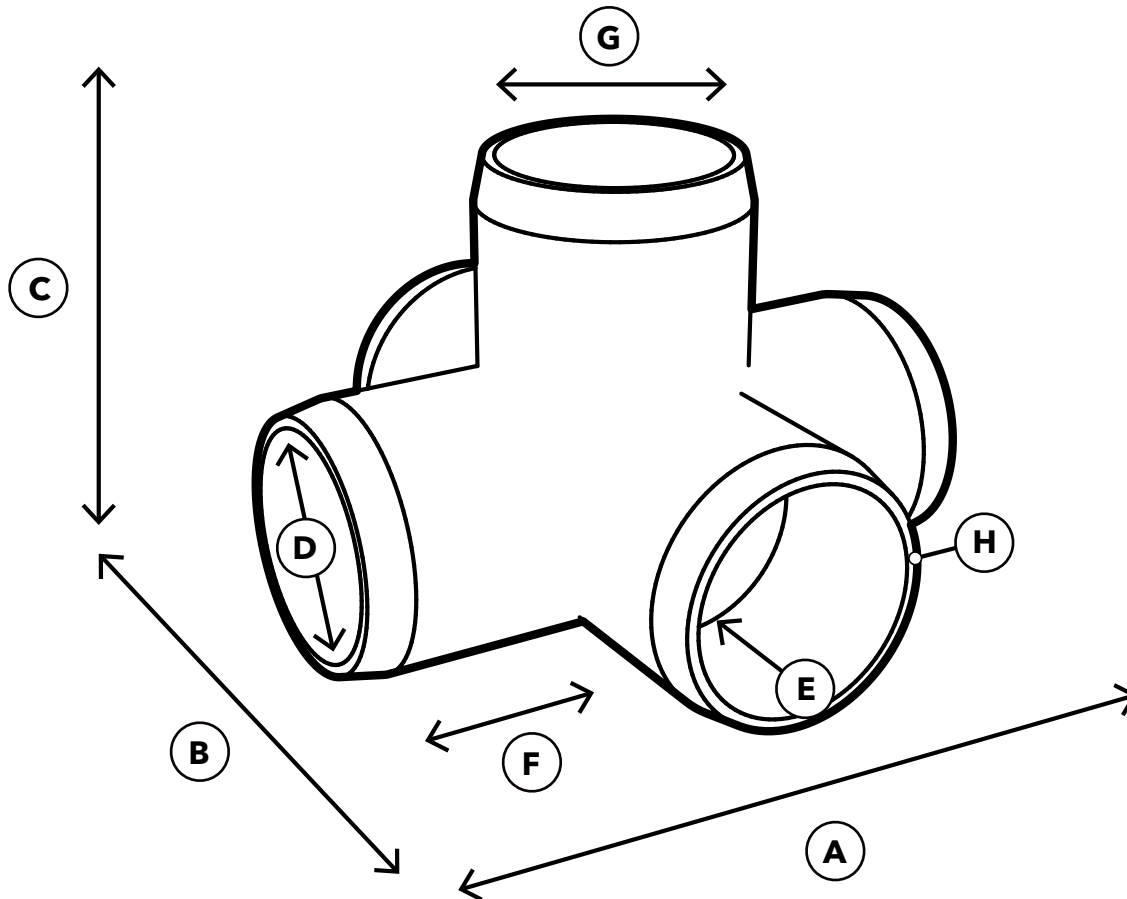

# 3/4" PVC 5-Way Cross

## SPECIFICATIONS

Product SKU: F0345WC

ID	Description	Dimension
A	Overall Width	3.207 in.
B	Overall Depth	3.207 in.
C	Overall Height	2.258 in.
D	Inside Diameter	1.050 in.
E	Insertion Depth	1.009 in.
F	Socket Length	0.964 in.
G	Outside Diameter	1.293 in.
H	Wall Thickness	0.131 in.
	Weight	0.138 lb.