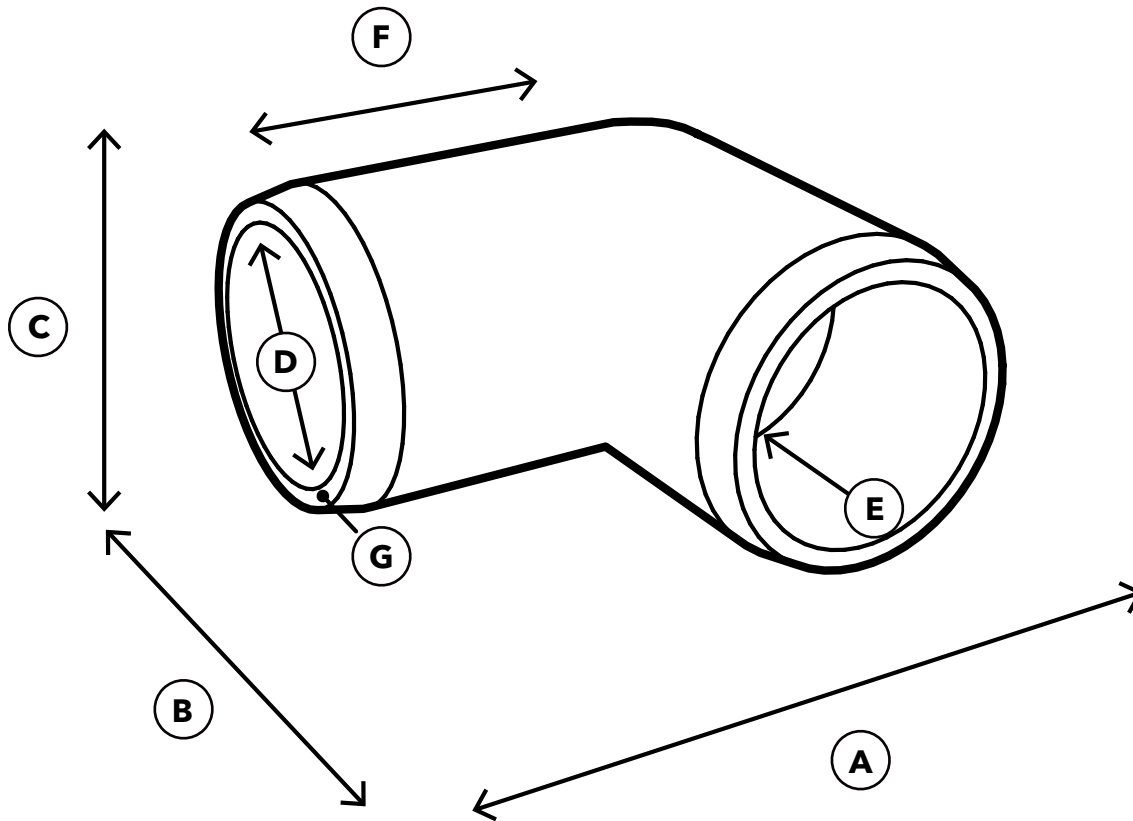

3/4" PVC 90° Elbow

SPECIFICATIONS

Product SKU: F03490E

ID	Description	Dimension
A	Overall Width	2.253 in.
B	Overall Depth	2.253 in.
C	Overall Height	1.293 in.
D	Inside Diameter	1.050 in.
E	Insertion Depth	0.997 in.
F	Socket Length	0.949 in.
G	Wall Thickness	0.131 in.
	Weight	0.088 lb.