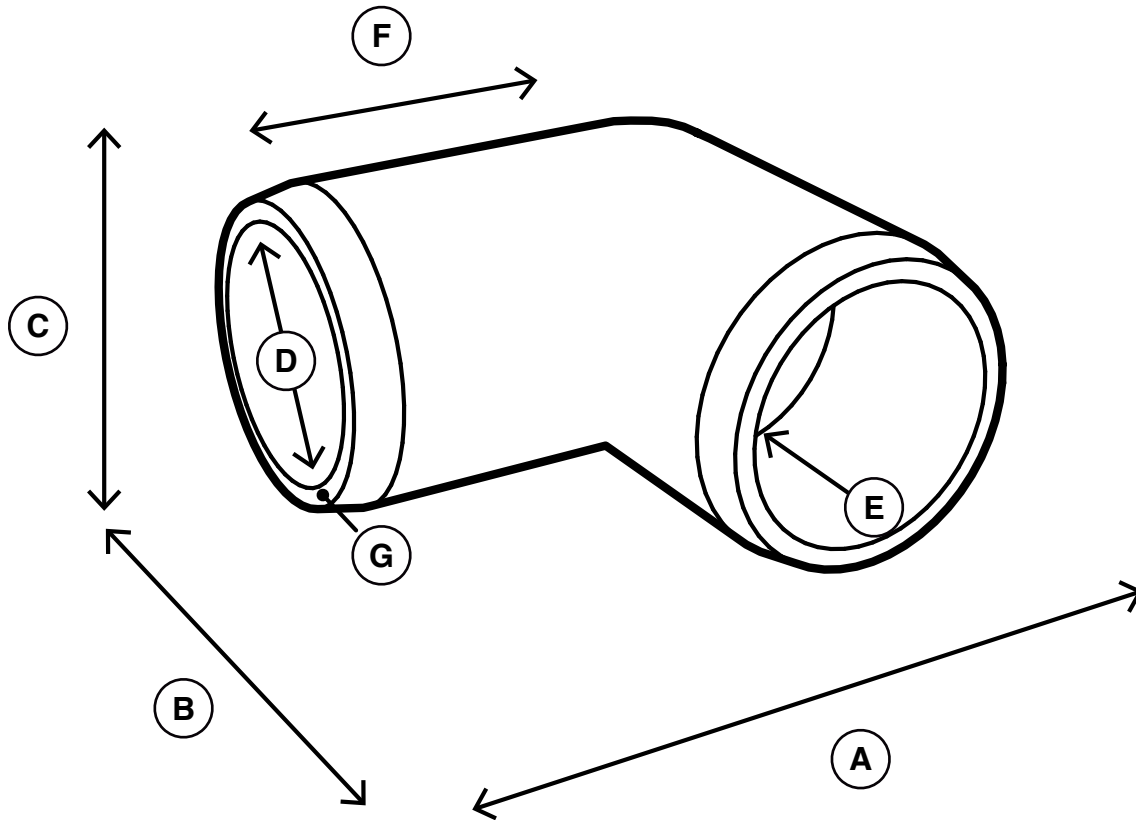

3/4" PVC 90° Elbow

SPECIFICATIONS

Product SKU: F03490E

ID	Description	Dimension
A	Overall Width	2.253 in.
B	Overall Depth	2.253 in.
C	Overall Height	1.293 in.
D	Inside Diameter	1.050 in.
E	Insertion Depth	0.997 in.
F	Socket Length	0.949 in.
G	Wall Thickness	0.131 in.
	Weight	0.088 lb.