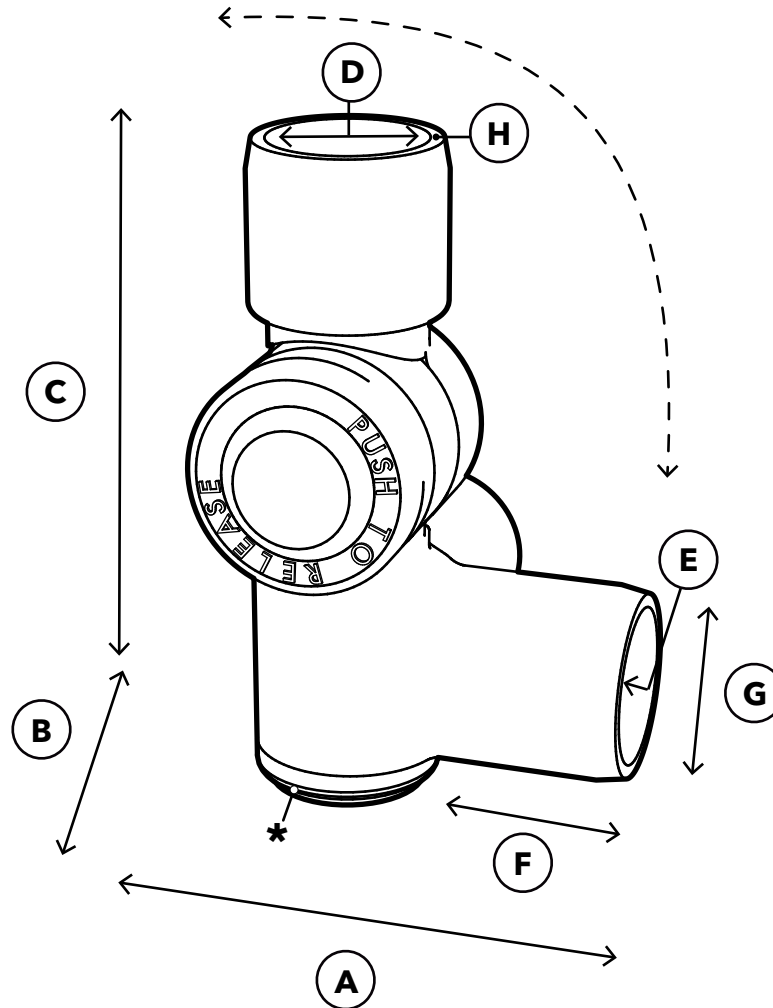

# 3/4" PVC 3-Way/4-Way Adjustable Elbow (Right Folding)

## SPECIFICATIONS

Product SKU: F034A3R

ID	Description	Dimension
A	Overall Width	2.645 in.
B	Overall Depth	2.645 in.
C	Overall Height	4.387 in.
D	Inside Diameter	1.050 in.
E	Insertion Depth	1.072 in.
F	Socket Length	1.204 in.
G	Outside Diameter	1.293 in.
H	Wall Thickness	0.124 in.
	Weight	0.263 lb.

\* Rubber cap is removable & socket can be utilized.

**NOTICE:** All information within this Technical Specifications document is accurate at the time of document date. Product specifications and/or appearance may change.