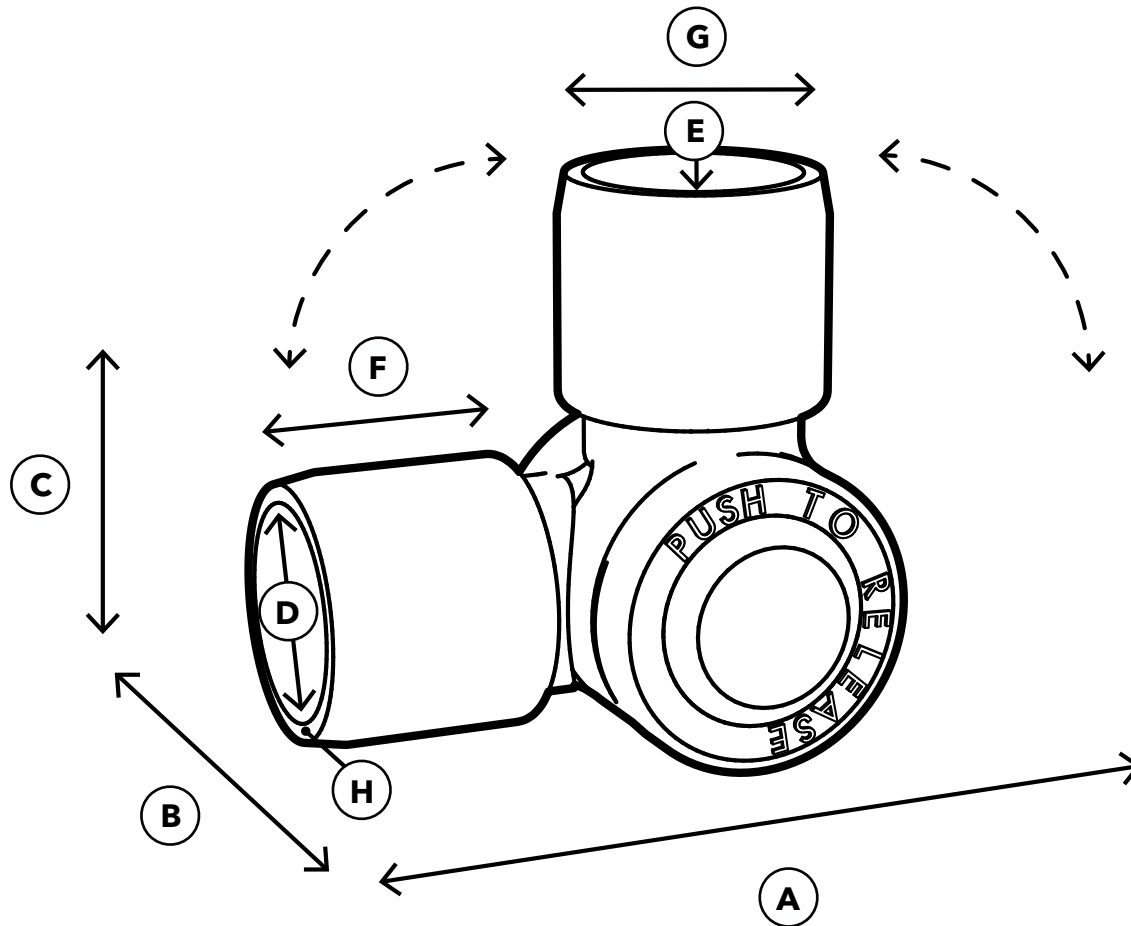

# 3/4" PVC External Adjustable Elbow

**SPECIFICATIONS**  
Product SKU: F034AEX

| ID | Description      | Dimension |
|----|------------------|-----------|
| A  | Overall Width    | 3.992 in. |
| B  | Overall Depth    | 1.594 in. |
| C  | Overall Height   | 1.500 in. |
| D  | Inside Diameter  | 1.062 in. |
| E  | Insertion Depth  | 1.082 in. |
| F  | Socket Length    | 1.127 in. |
| G  | Outside Diameter | 1.293 in. |
| H  | Wall Thickness   | 0.124 in. |
|    | Weight           | 0.188 lb. |