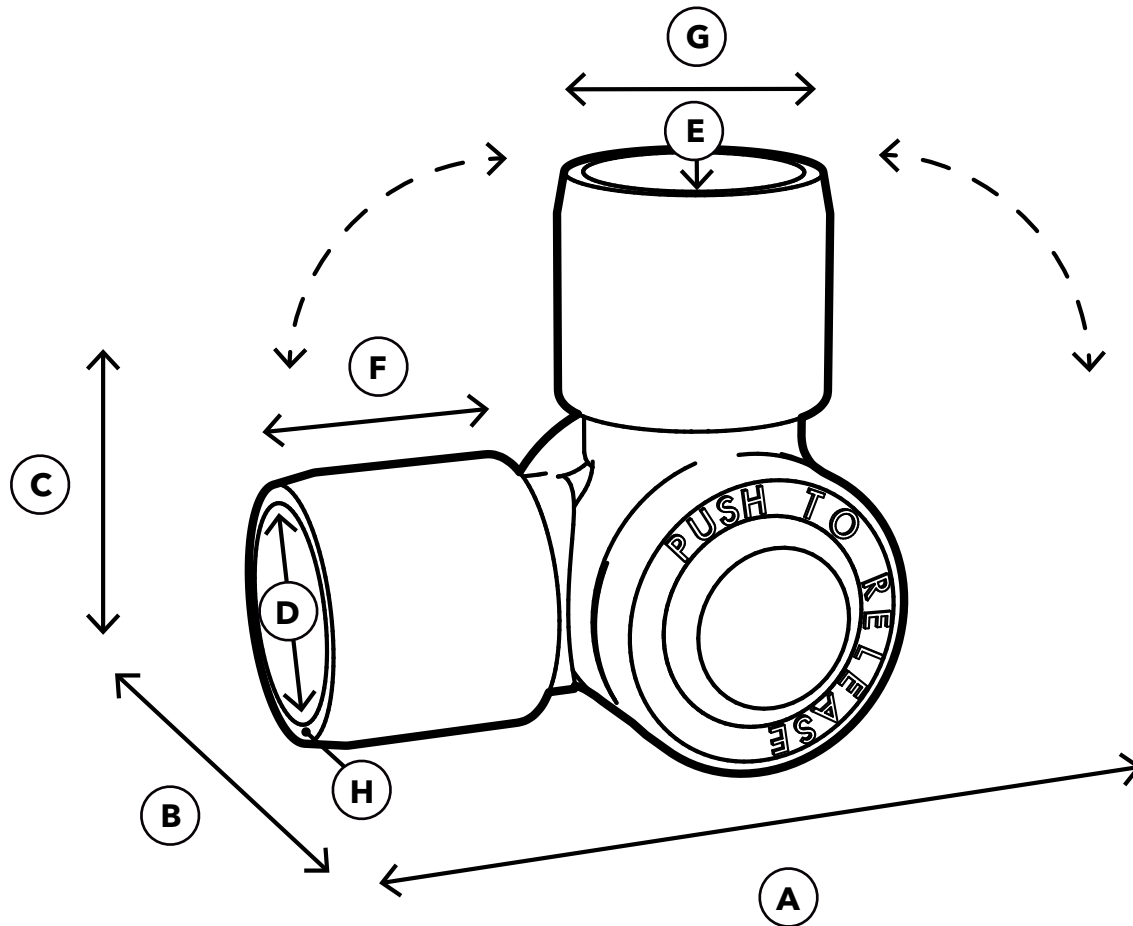

# 3/4" PVC External Adjustable Elbow

**SPECIFICATIONS**  
Product SKU: F034AEX

ID	Description	Dimension
A	Overall Width	3.992 in.
B	Overall Depth	1.594 in.
C	Overall Height	1.500 in.
D	Inside Diameter	1.050 in.
E	Insertion Depth	1.082 in.
F	Socket Length	1.127 in.
G	Outside Diameter	1.293 in.
H	Wall Thickness	0.124 in.
	Weight	0.188 lb.