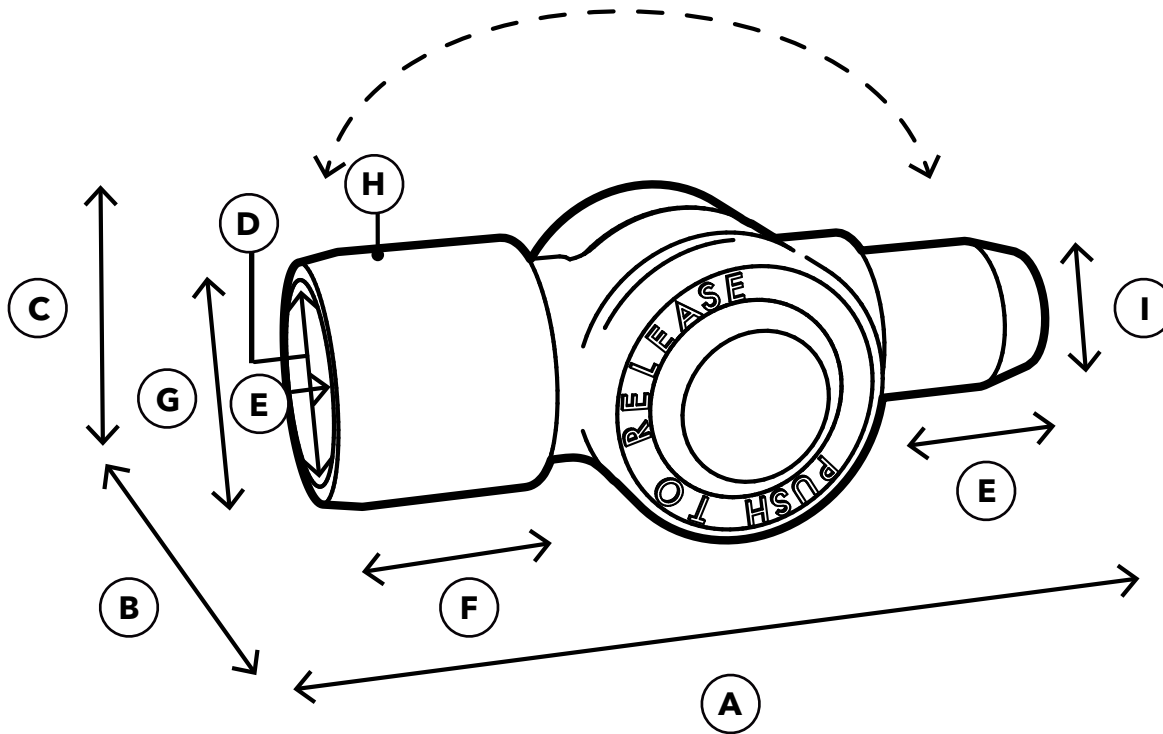

# 3/4" PVC Internal/External Adjustable Elbow

**SPECIFICATIONS**  
Product SKU: F034AIE

ID	Description	Dimension
A	Overall Width	3.990 in.
B	Overall Depth	1.594 in.
C	Overall Height	1.500 in.
D	Inside Diameter	1.050 in.
E	Insertion Depth	1.015 in.
F	Socket Length	1.127 in.
G	Outside Diameter	1.293 in.
H	Wall Thickness	0.124 in.
I	Insertion Diameter	0.824 in.
	Weight	0.175 lb.