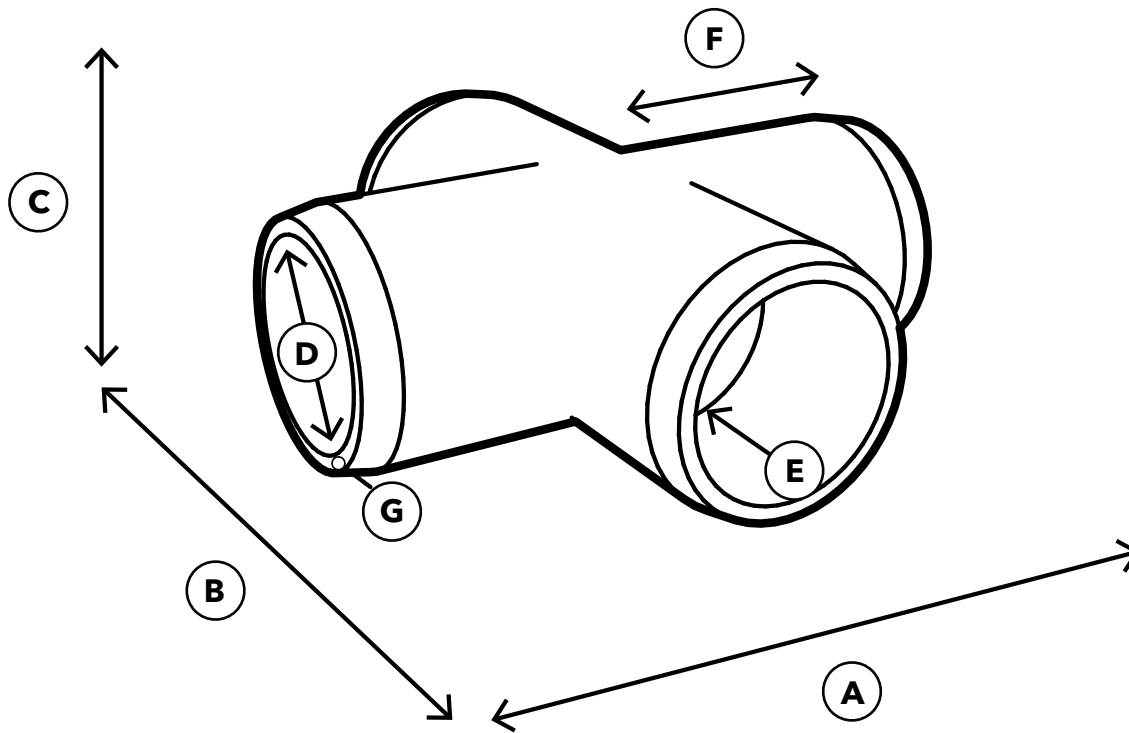

3/4" PVC Cross

SPECIFICATIONS

Product SKU: F034CRX

| ID | Description | Dimension |
|----|-----------------|-----------|
| A | Overall Width | 3.214 in. |
| B | Overall Depth | 3.214 in. |
| C | Overall Height | 1.293 in. |
| D | Inside Diameter | 1.050 in. |
| E | Insertion Depth | 0.995 in. |
| F | Socket Length | 0.952 in. |
| G | Wall Thickness | 0.131 in. |
| | Weight | 0.119 lb. |