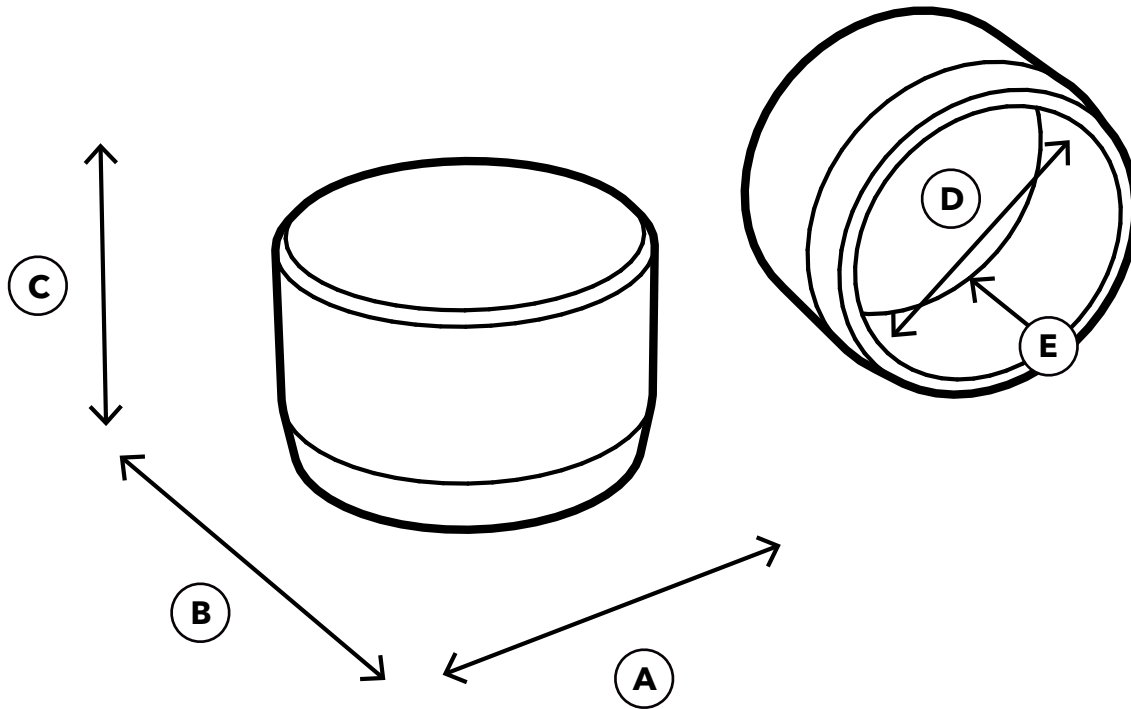

# 3/4" PVC Flat External Cap

## SPECIFICATIONS

Product SKU: F034EEC

ID	Description	Dimension
A	Overall Width	1.316 in.
B	Overall Depth	1.316 in.
C	Overall Height	0.994 in.
D	Inside Diameter	1.050 in.
E	Insertion Depth	0.863 in.
	Weight	0.031 lb.