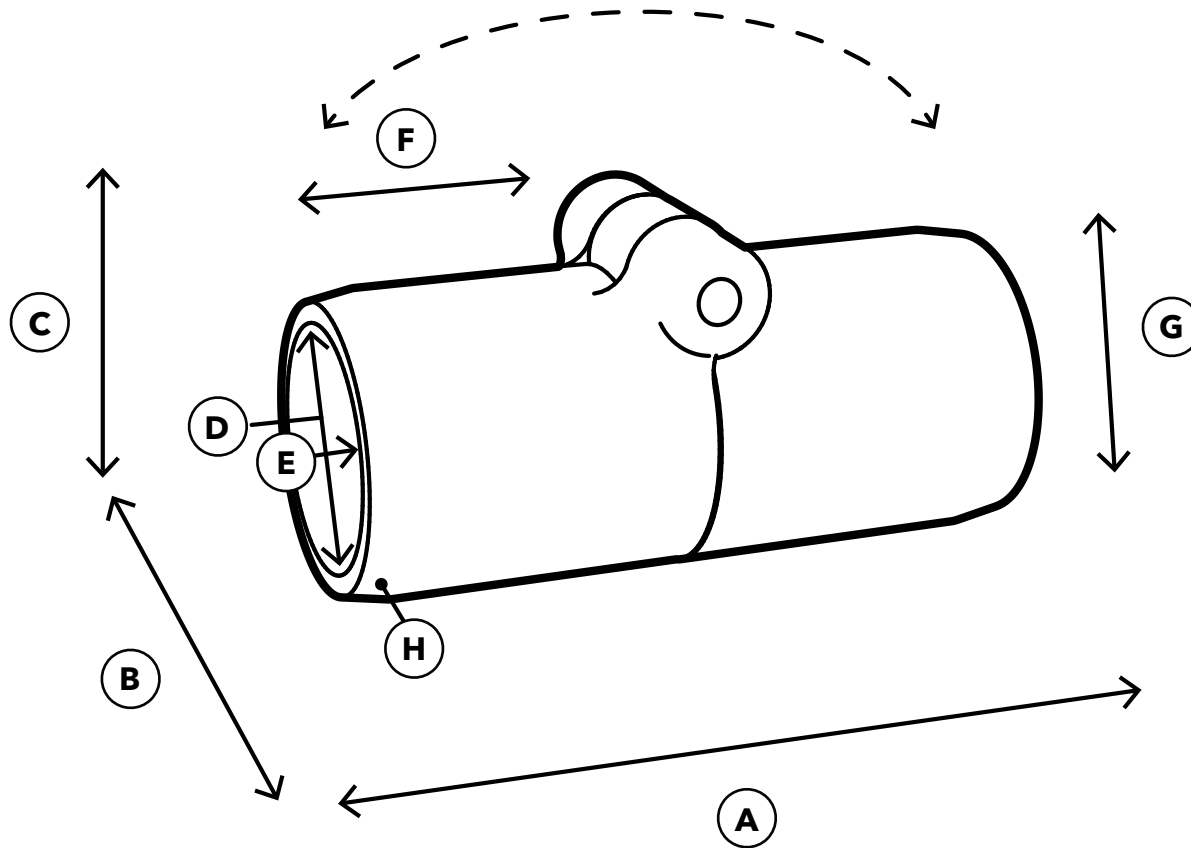

# 3/4" PVC Inline Folding Coupling

**SPECIFICATIONS**  
**Product SKU:** F034FOL

ID	Description	Dimension
A	Overall Width	2.968 in.
B	Overall Depth	1.293 in.
C	Overall Height	1.531 in.
D	Inside Diameter	1.050 in.
E	Insertion Depth	0.987 in.
F	Socket Length	1.485 in.
G	Outside Diameter	1.293 in.
	Weight	0.113 lb.