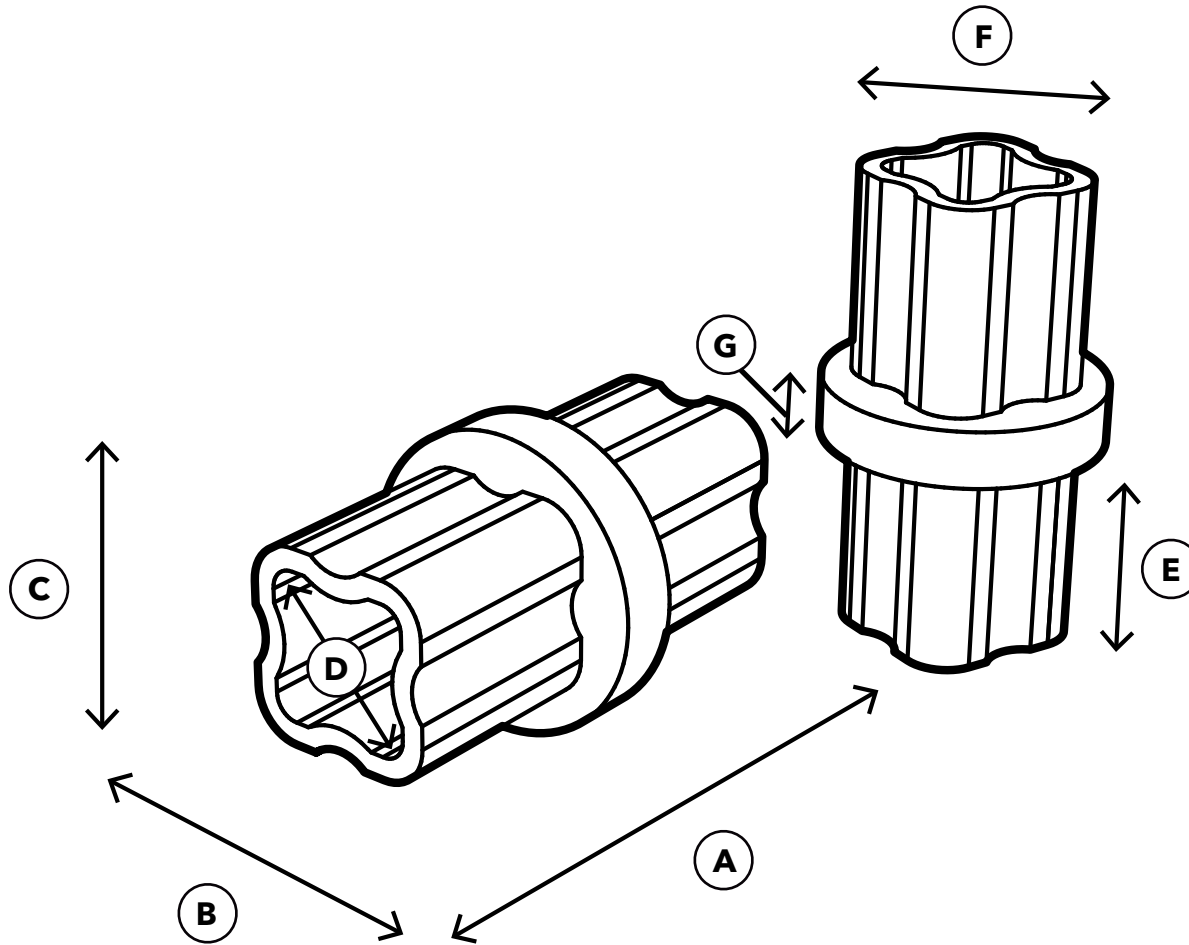

3/4" PVC Internal Coupling

SPECIFICATIONS

Product SKU: F034ICO

ID	Description	Dimension
A	Overall Width	1.922 in.
B	Overall Depth	1.050 in.
C	Overall Height	1.050 in.
D	Inside Diameter	0.514 in.
E	Insertion Height	0.860 in.
F	Insertion Width	0.818 in.
G	Spacer Width	0.230 in.
	Weight	0.031 lb.