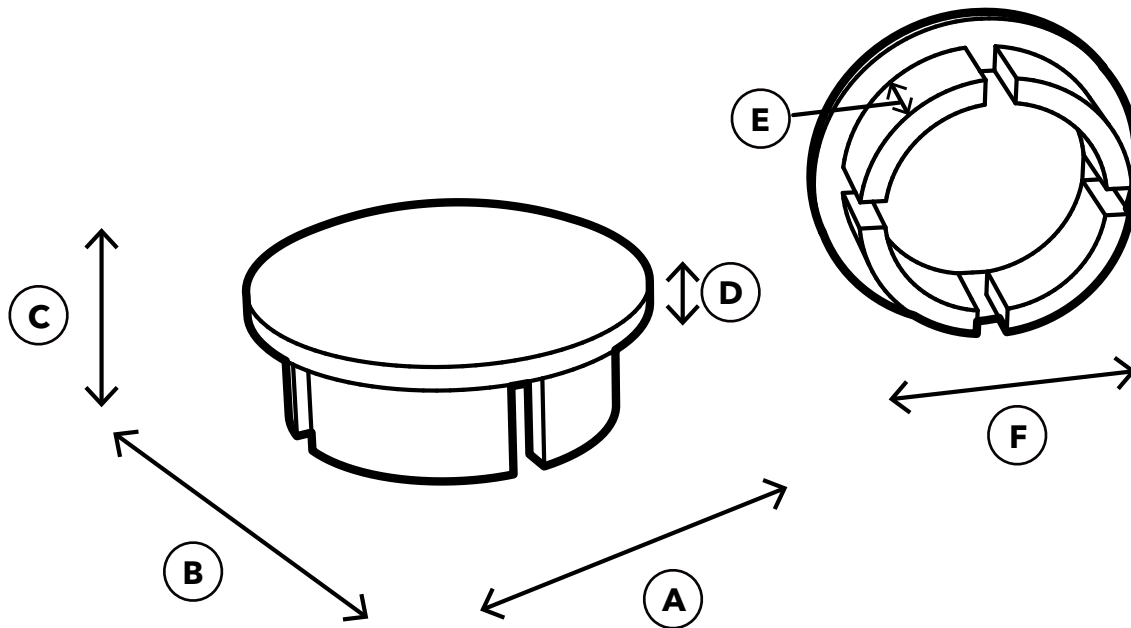

# 3/4" PVC Dome Cap

## SPECIFICATIONS

Product SKU: F034IDC

ID	Description	Dimension
A	Overall Width	1.050 in.
B	Overall Depth	1.050 in.
C	Overall Height	0.637 in.
D	Dome Height	0.186 in.
E	Insertion Depth	0.451 in.
F	Insert Diameter	0.826 in.
	Sch. Compatibility	Sch 40
	Weight	0.013 lb.