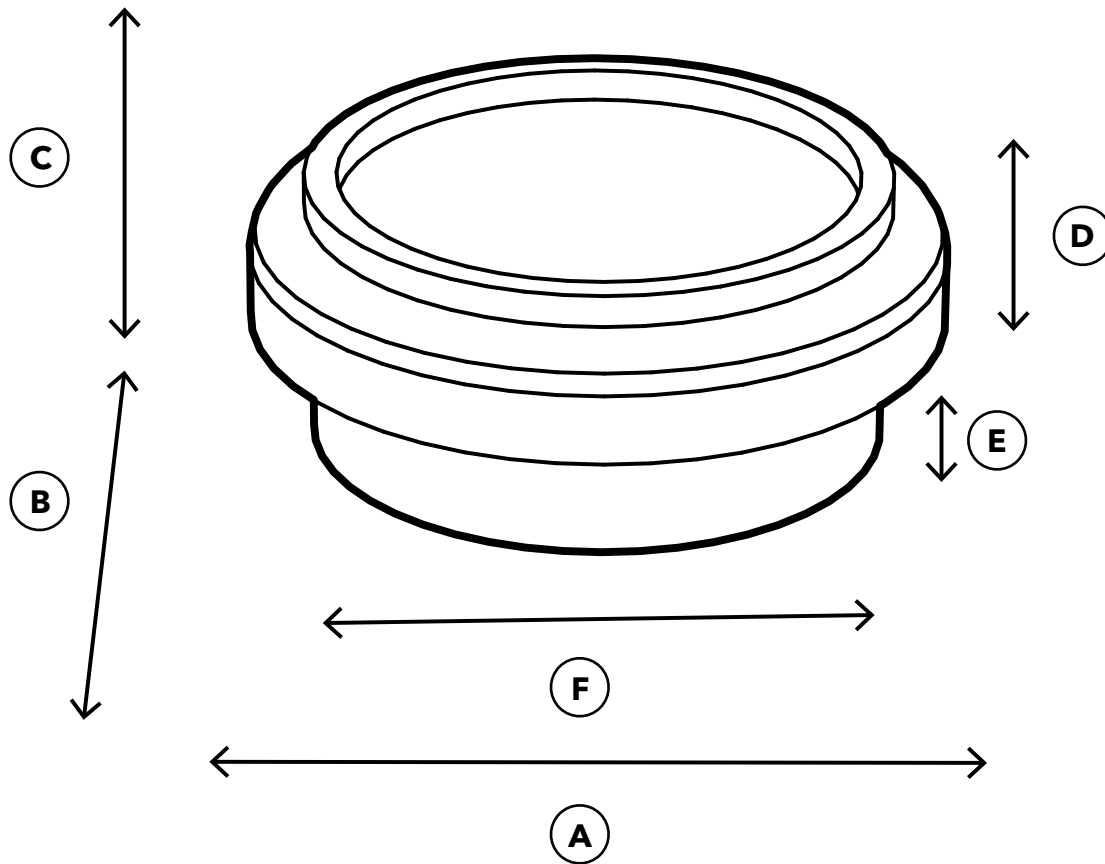

3/4" PVC Internal Rubber Socket Cap

SPECIFICATIONS
Product SKU: F034IRC

ID	Description	Dimension
A	Overall Width	1.291 in.
B	Overall Depth	1.291 in.
C	Overall Height	0.474 in.
D	Cap Height	0.250 in.
E	Insert Height	0.228 in.
F	Insert Diameter	1.051 in.
	Weight	0.019 lb.