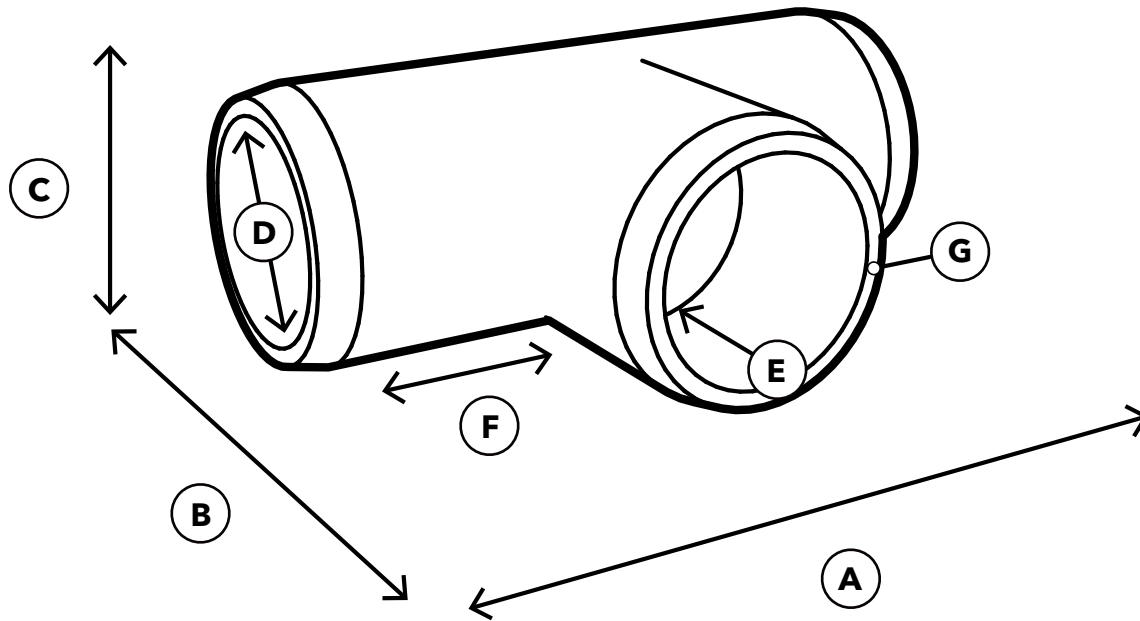

# 3/4" PVC Tee

## SPECIFICATIONS

Product SKU: F034TEE

ID	Description	Dimension
A	Overall Width	3.207 in.
B	Overall Depth	2.242 in.
C	Overall Height	1.293 in.
D	Inside Diameter	1.050 in.
E	Insertion Depth	0.999 in.
F	Socket Length	0.954 in.
G	Wall Thickness	0.131 in.
	Weight	0.100 lb.