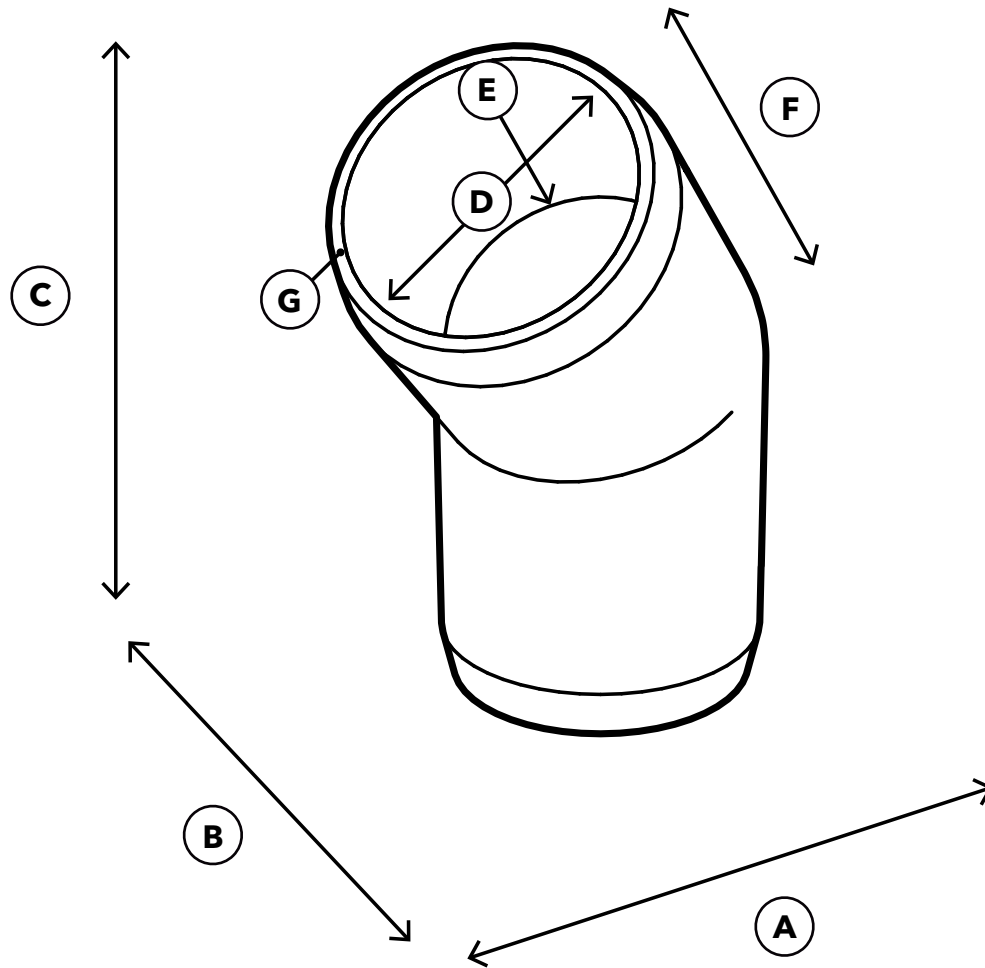

# 1-1/4" PVC 45° Elbow

## SPECIFICATIONS

Product SKU: F11445E

ID	Description	Dimension
A	Overall Width	1.969 in.
B	Overall Depth	1.969 in.
C	Overall Height	3.395 in.
D	Inside Diameter	1.660 in.
E	Insertion Depth	1.303 in.
F	Socket Length	1.214 in.
G	Wall Thickness	0.148 in.
	Weight	0.150 lb.