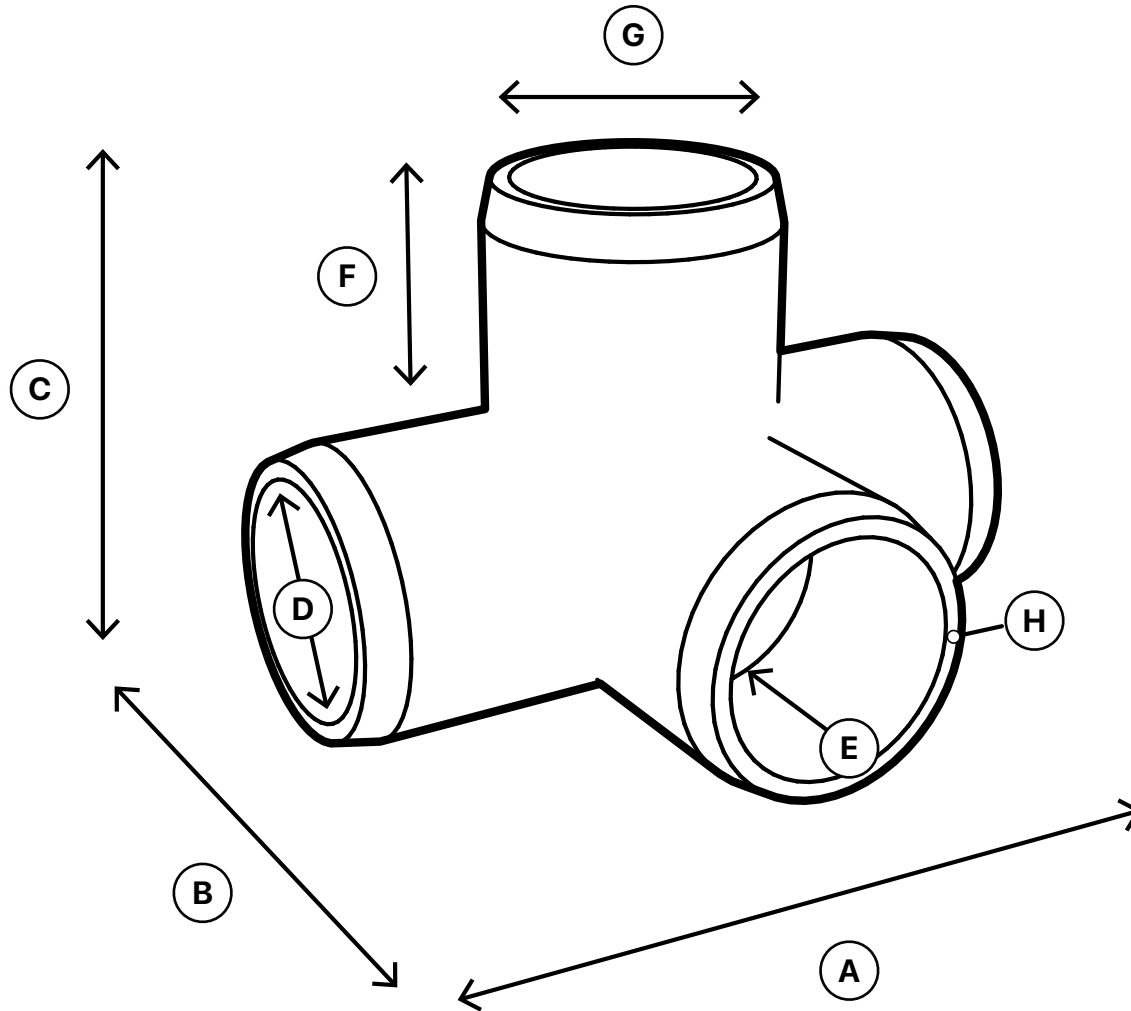

1-1/4" PVC 4-Way Tee

SPECIFICATIONS

Product SKU: F1144WT

ID	Description	Dimension
A	Overall Width	4.747 in.
B	Overall Depth	3.347 in.
C	Overall Height	3.347 in.
D	Inside Diameter	1.660 in.
E	Insertion Depth	1.511 in.
F	Socket Length	1.439 in.
G	Outside Diameter	1.969 in.
H	Wall Thickness	0.148 in.
	Weight	0.363 lb