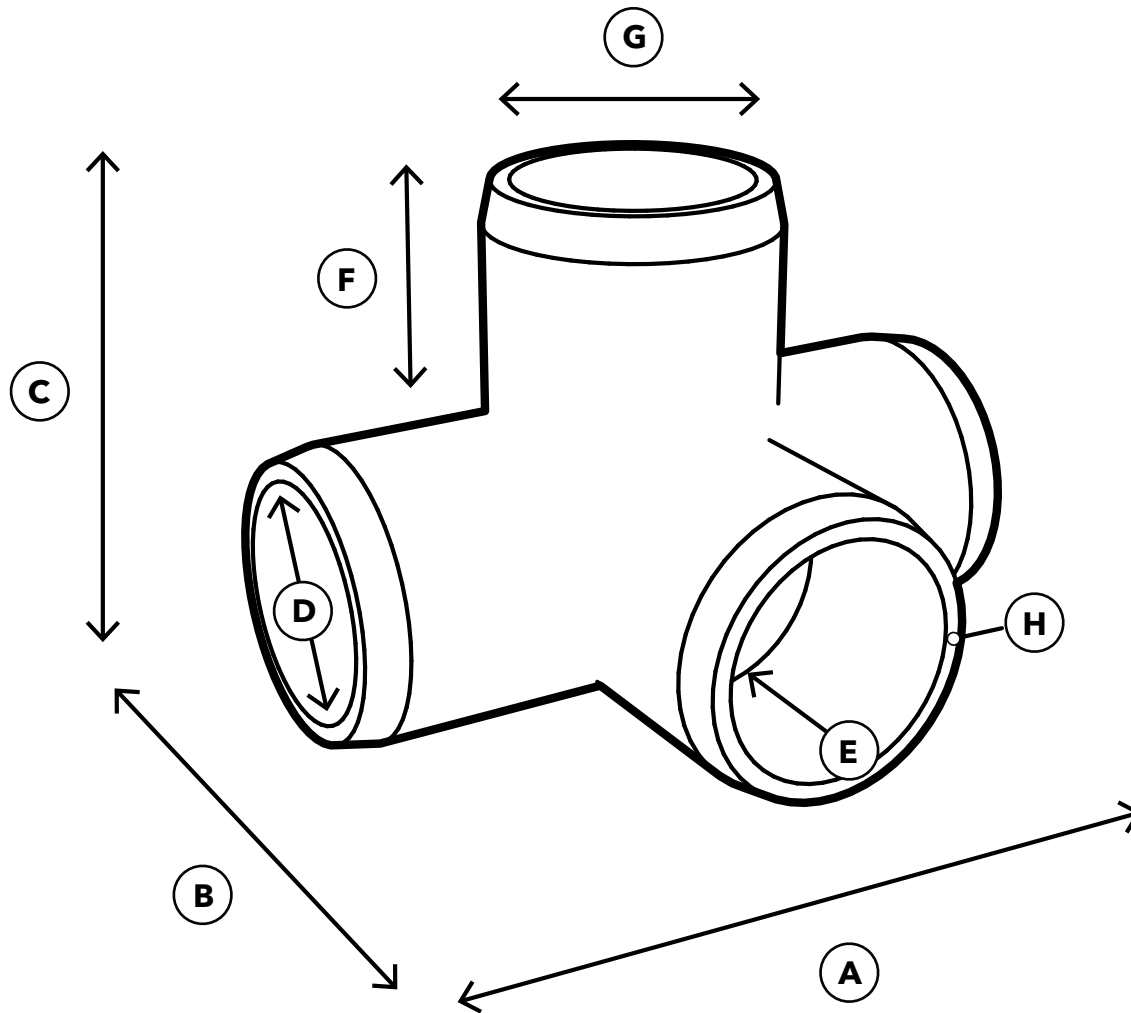

1-1/4" PVC 4-Way Tee

SPECIFICATIONS

Product SKU: F1144WT

ID	Description	Dimension
A	Overall Width	4.747 in.
B	Overall Depth	3.347 in.
C	Overall Height	3.347 in.
D	Inside Diameter	1.660 in.
E	Insertion Depth	1.511 in.
F	Socket Length	1.439 in.
G	Outside Diameter	1.969 in.
H	Wall Thickness	0.148 in.
	Weight	0.363 lb