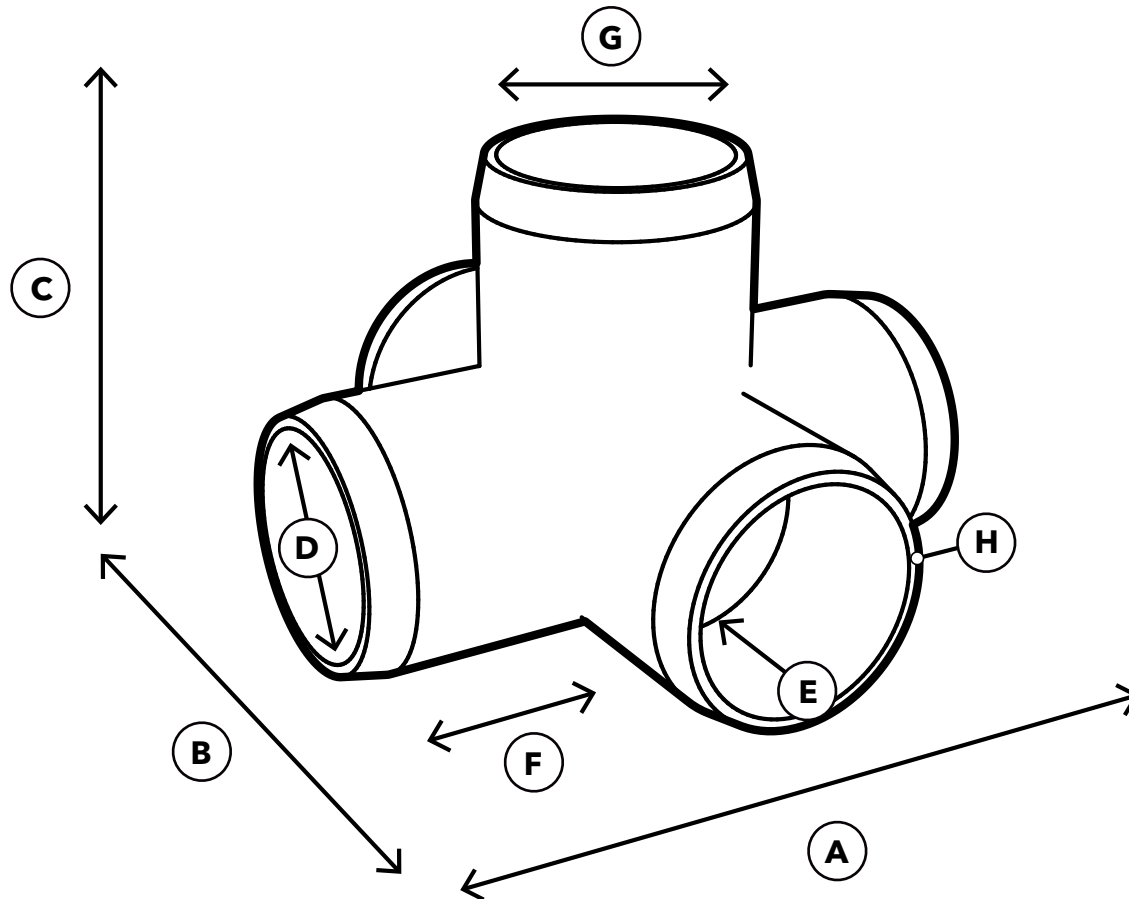

1-1/4" PVC 5-Way Cross

SPECIFICATIONS

Product SKU: F1145WC

ID	Description	Dimension
A	Overall Width	4.803 in.
B	Overall Depth	4.803 in.
C	Overall Height	3.375 in.
D	Inside Diameter	1.660 in.
E	Insertion Depth	1.510 in.
F	Socket Length	1.435 in.
G	Outside Diameter	1.969 in.
H	Wall Thickness	0.148 in.
	Weight	0.363 lb.