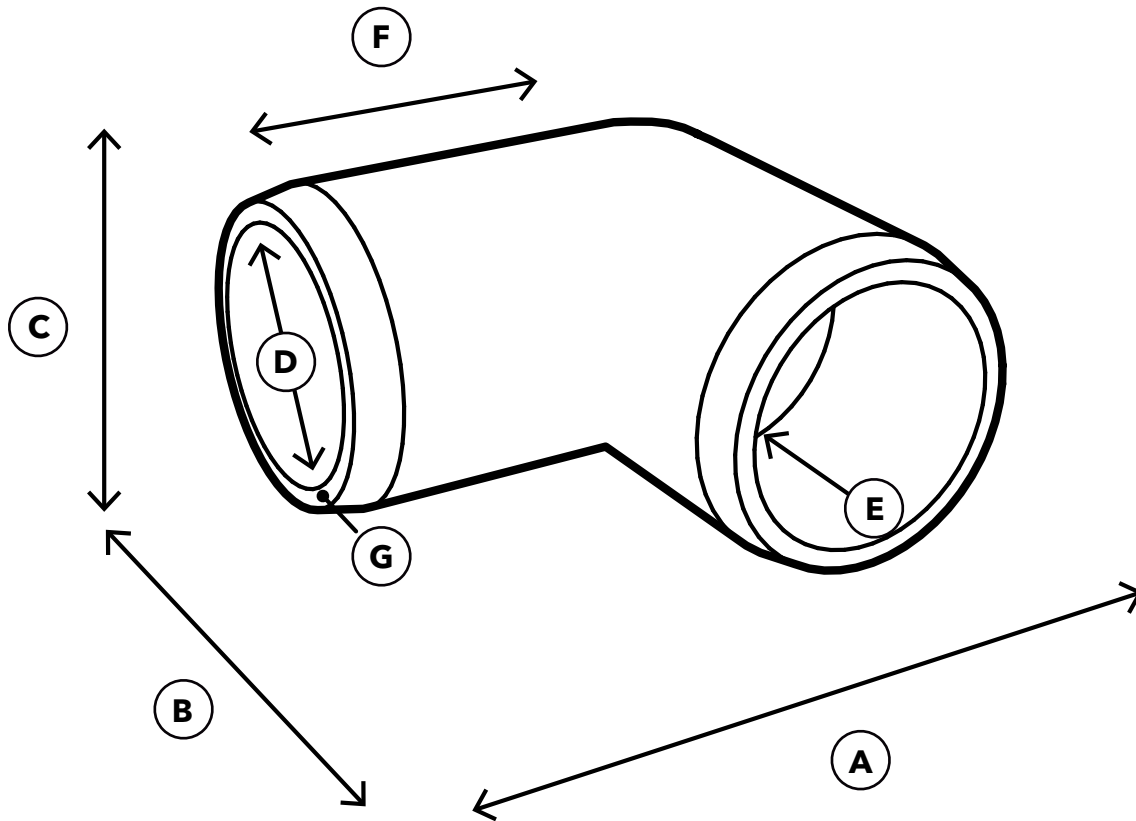

1-1/4" PVC 90° Elbow

SPECIFICATIONS

Product SKU: F11490E

ID	Description	Dimension
A	Overall Width	3.345 in.
B	Overall Depth	3.345 in.
C	Overall Height	1.969 in.
D	Inside Diameter	1.660 in.
E	Insertion Depth	1.505 in.
F	Socket Length	1.430 in.
G	Wall Thickness	0.148 in.
	Weight	0.213 lb