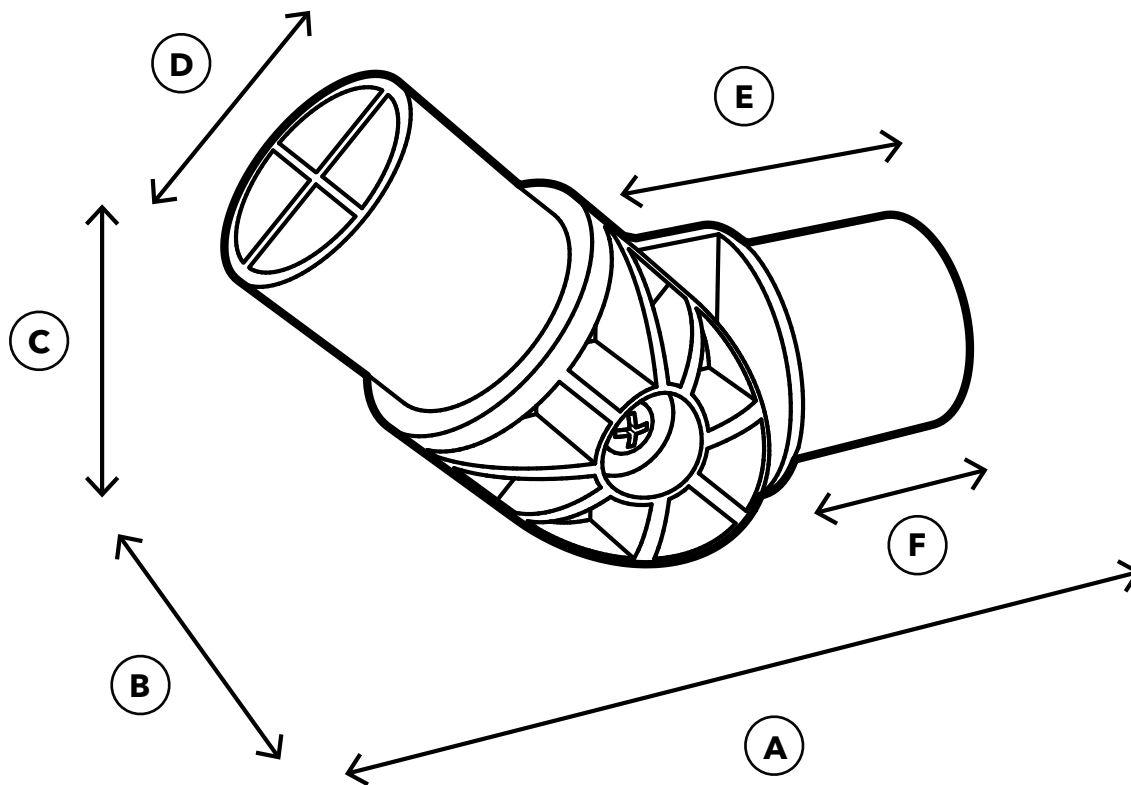

1-1/4" PVC Adjustable Elbow

SPECIFICATIONS

Product SKU: F114ADJ

| ID | Description | Dimension |
|----|--------------------|-----------|
| A | Overall Width | 4.694 in. |
| B | Overall Depth | 1.811 in. |
| C | Overall Height | 1.811 in. |
| D | Insertion Diameter | 1.363 in. |
| E | Arm Width | 3.164 in. |
| F | Insertion Width | 1.316 in. |
| | Weight | 0.244 lb. |