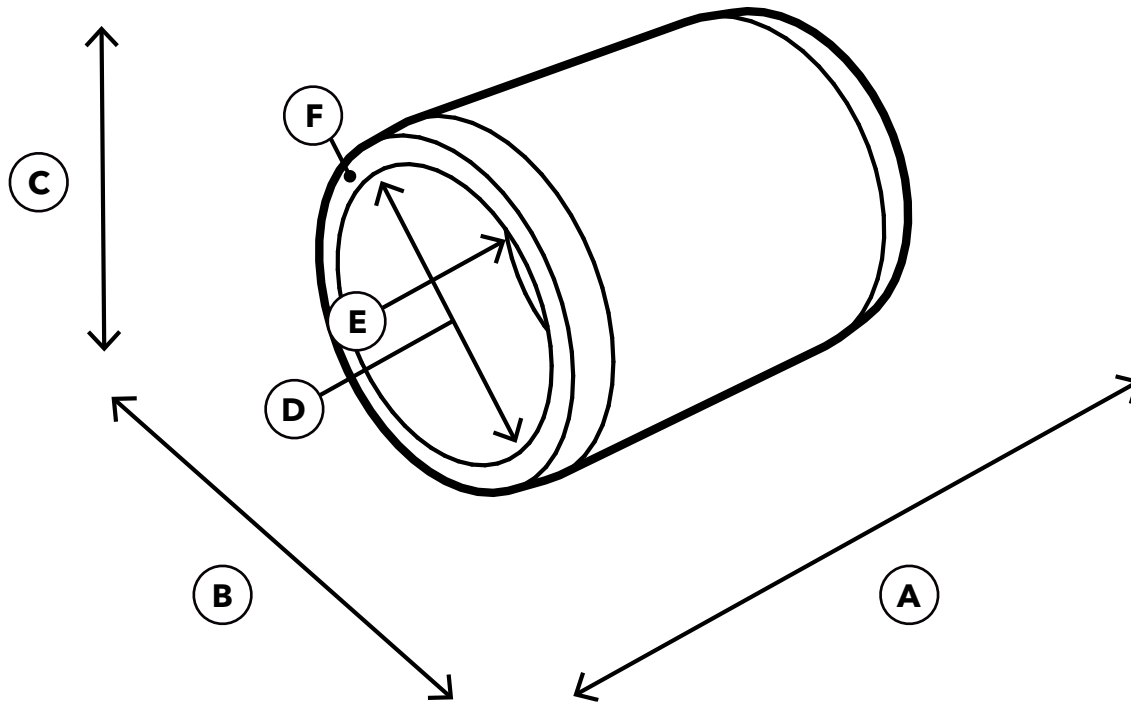

1-1/4" PVC External Coupling

SPECIFICATIONS

Product SKU: F114ECO

ID	Description	Dimension
A	Overall Width	2.623 in.
B	Overall Depth	2.014 in.
C	Overall Height	2.014 in.
D	Inside Diameter	1.660 in.
E	Insertion Depth	1.256 in.
F	Wall Thickness	0.170 in.
	Weight	0.150 lb.