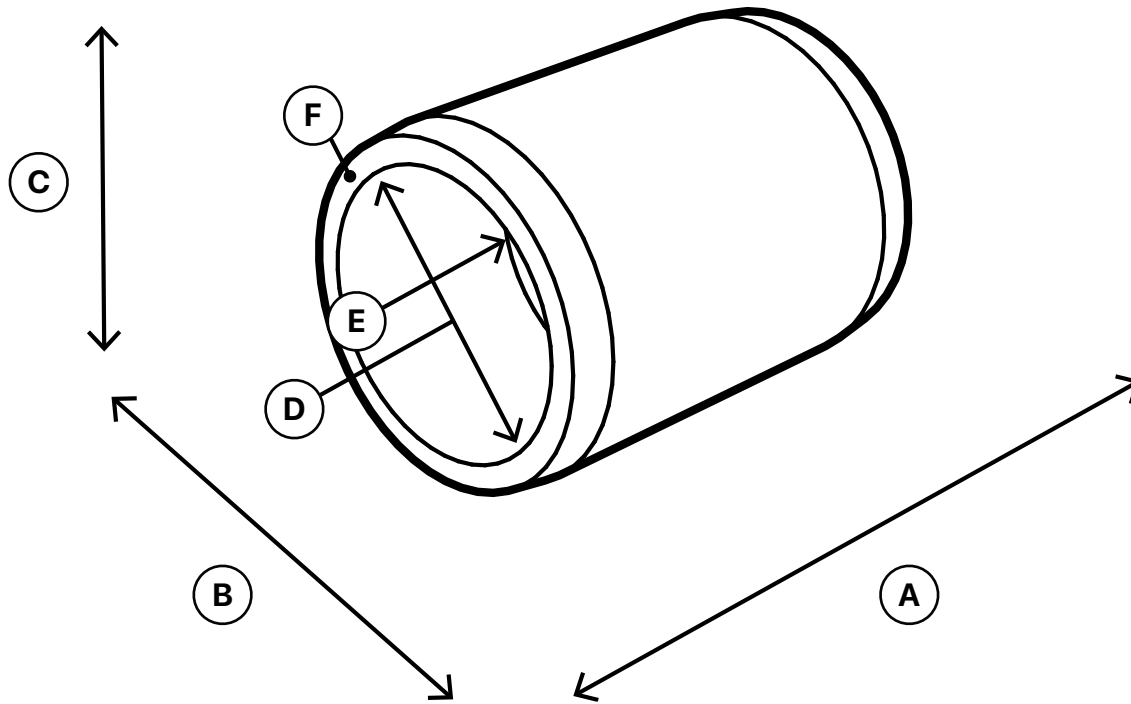

1-1/4" PVC External Coupling

SPECIFICATIONS

Product SKU: F114ECO

ID	Description	Dimension
A	Overall Width	2.623 in.
B	Overall Depth	2.014 in.
C	Overall Height	2.014 in.
D	Inside Diameter	1.660 in.
E	Insertion Depth	1.256 in.
F	Wall Thickness	0.170 in.
	Weight	0.150 lb.