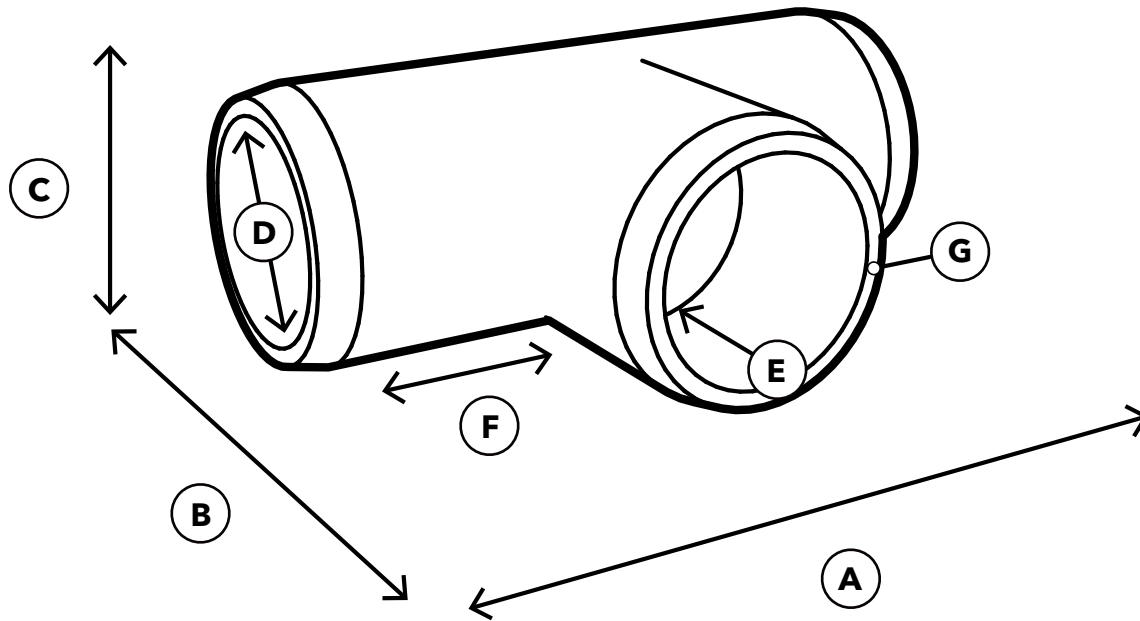

# 1-1/4" PVC Tee

## SPECIFICATIONS

Product SKU: F114TEE

ID	Description	Dimension
A	Overall Width	4.748 in.
B	Overall Depth	3.359 in.
C	Overall Height	1.969 in.
D	Inside Diameter	1.660 in.
E	Insertion Depth	1.517 in.
F	Socket Length	1.430 in.
G	Wall Thickness	0.148 in.
	Weight	0.263 lb.